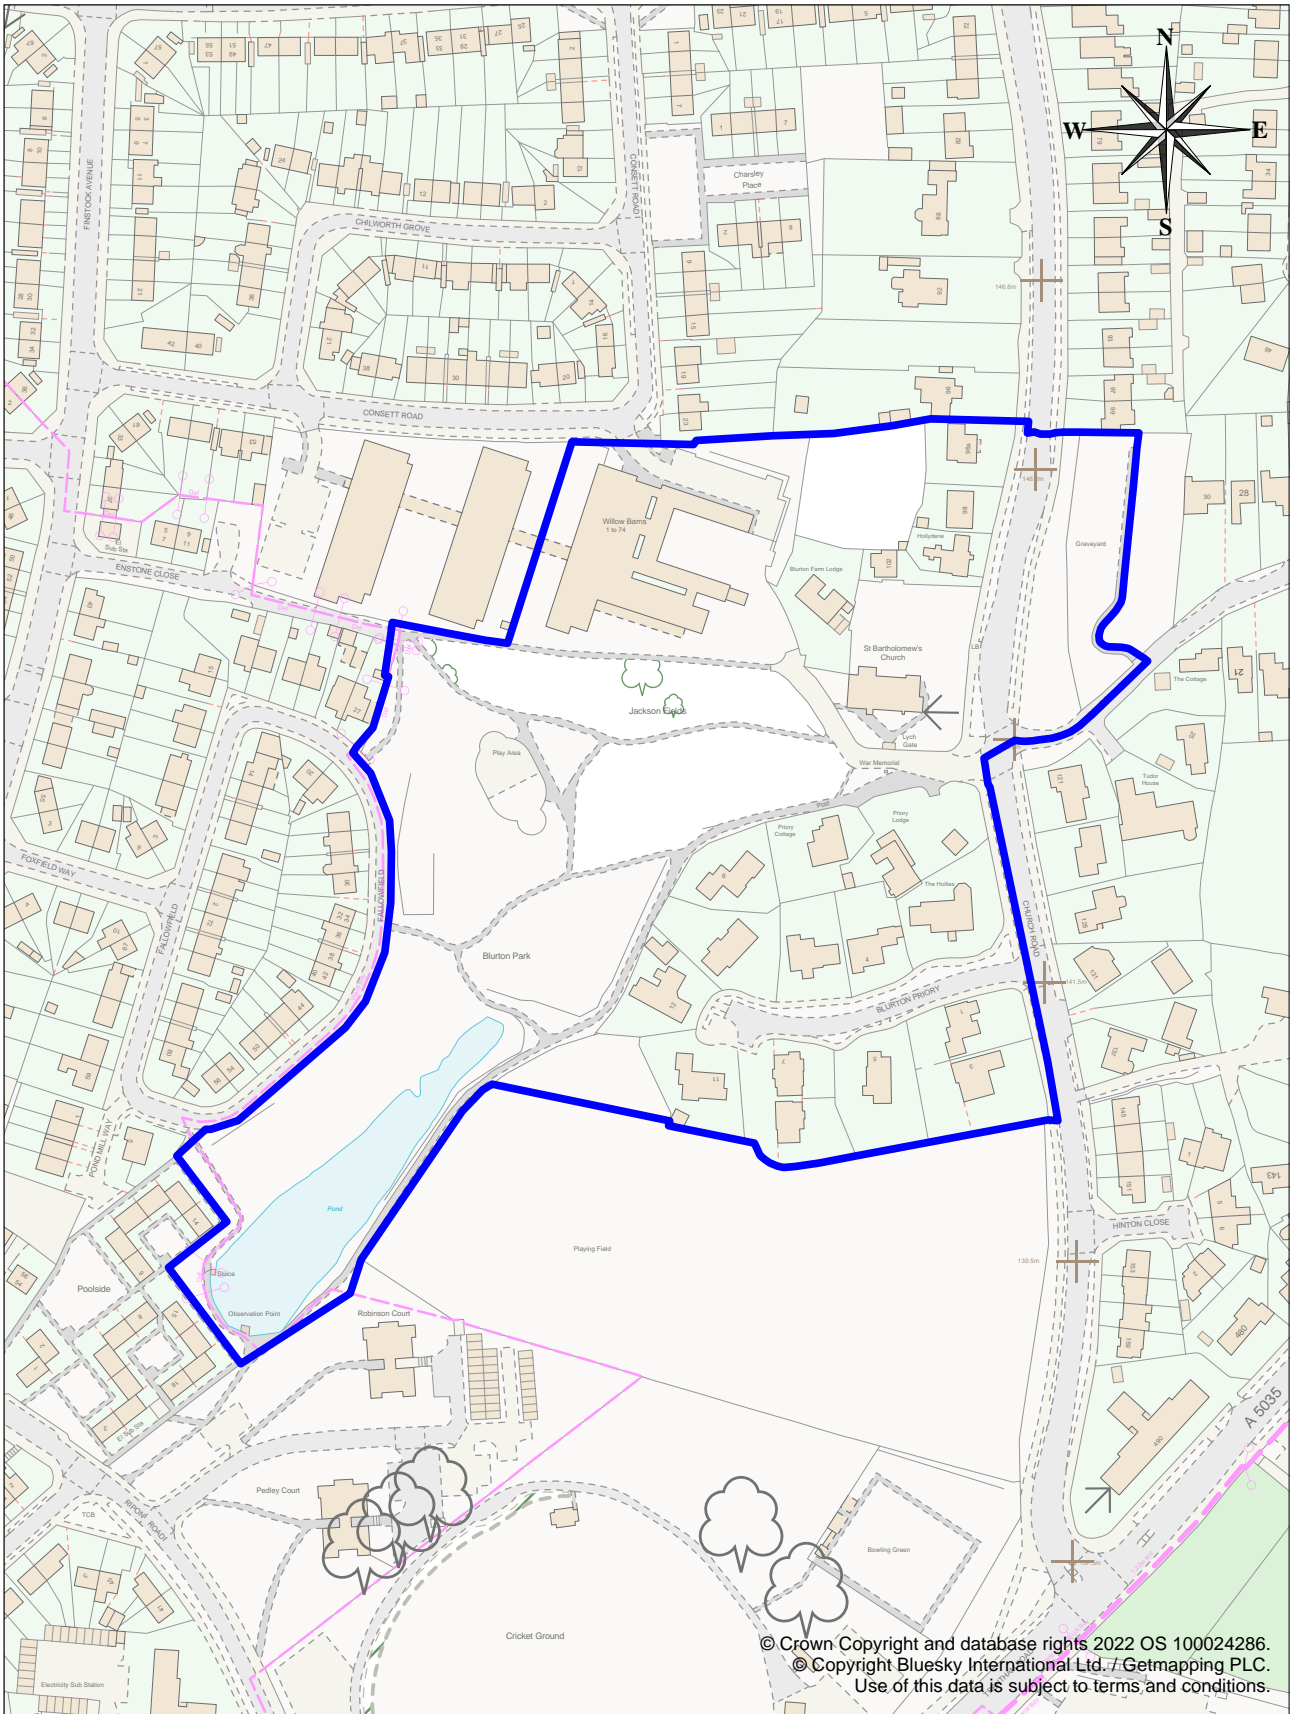

Appendix 1: Blurton Church Conservation Area

© Crown Copyright and database rights 2022 OS 100024286.
 © Copyright Bluesky International Ltd. / Getmapping PLC.
 Use of this data is subject to terms and conditions.

Stoke on Trent City Council
 Civic Centre
 Glebe Street
 Stoke on Trent ST4 1HH
 UK

Scale	1:2500 @ A4
Date	22 Nov 2022
Drawn By	{Drawn By}
Drawing Ref	{Drawing Ref}
Revision	{Revision}