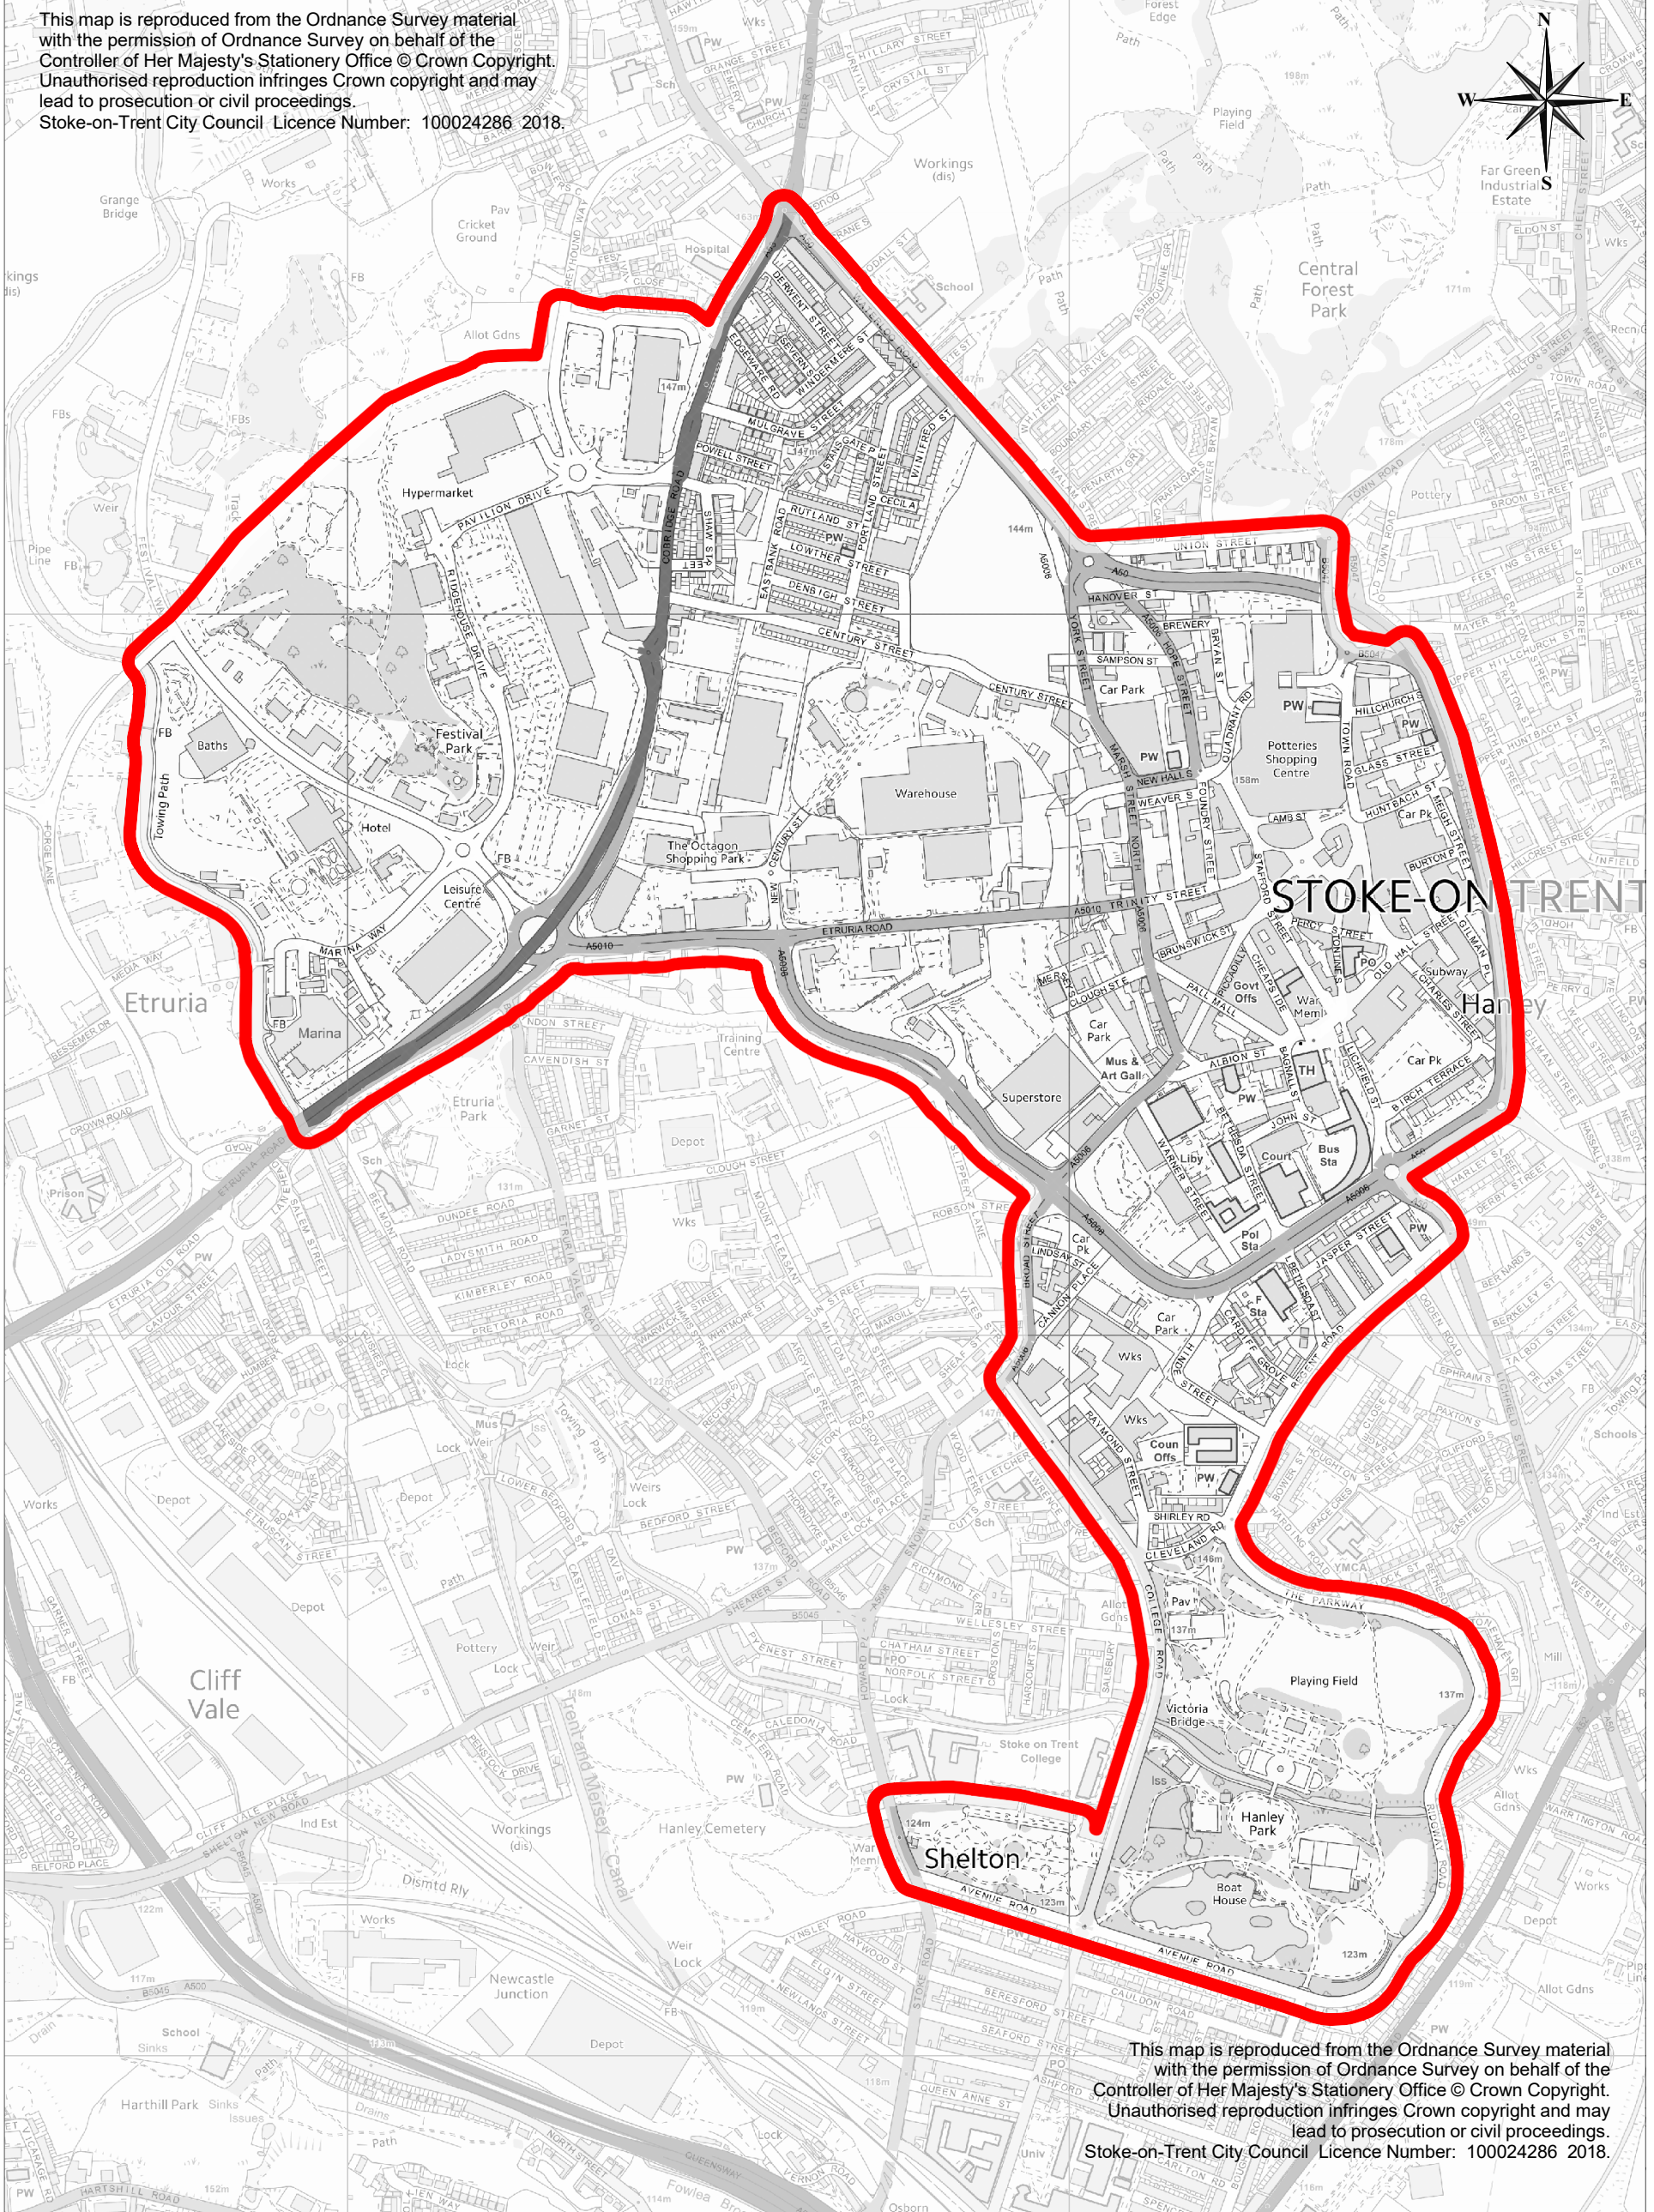

Hanley PSPO area

This map is reproduced from the Ordnance Survey material with the permission of Ordnance Survey on behalf of the Controller of Her Majesty's Stationery Office © Crown Copyright. Unauthorised reproduction infringes Crown copyright and may lead to prosecution or civil proceedings. Stoke-on-Trent City Council Licence Number: 100024286 2018.

This map is reproduced from the Ordnance Survey material with the permission of Ordnance Survey on behalf of the Controller of Her Majesty's Stationery Office © Crown Copyright. Unauthorised reproduction infringes Crown copyright and may lead to prosecution or civil proceedings. Stoke-on-Trent City Council Licence Number: 100024286 2018.

 <p><b>City of Stoke-on-Trent</b></p>	<p>Stoke on Trent City Council Civic Centre Glebe Street Stoke on Trent ST4 1HH UK</p>	Scale	1:9000 @ A3
		Date	05 Jul 2018
		Drawn By	M Horwell
		Drawing Ref	HPSP0
		Revision	1