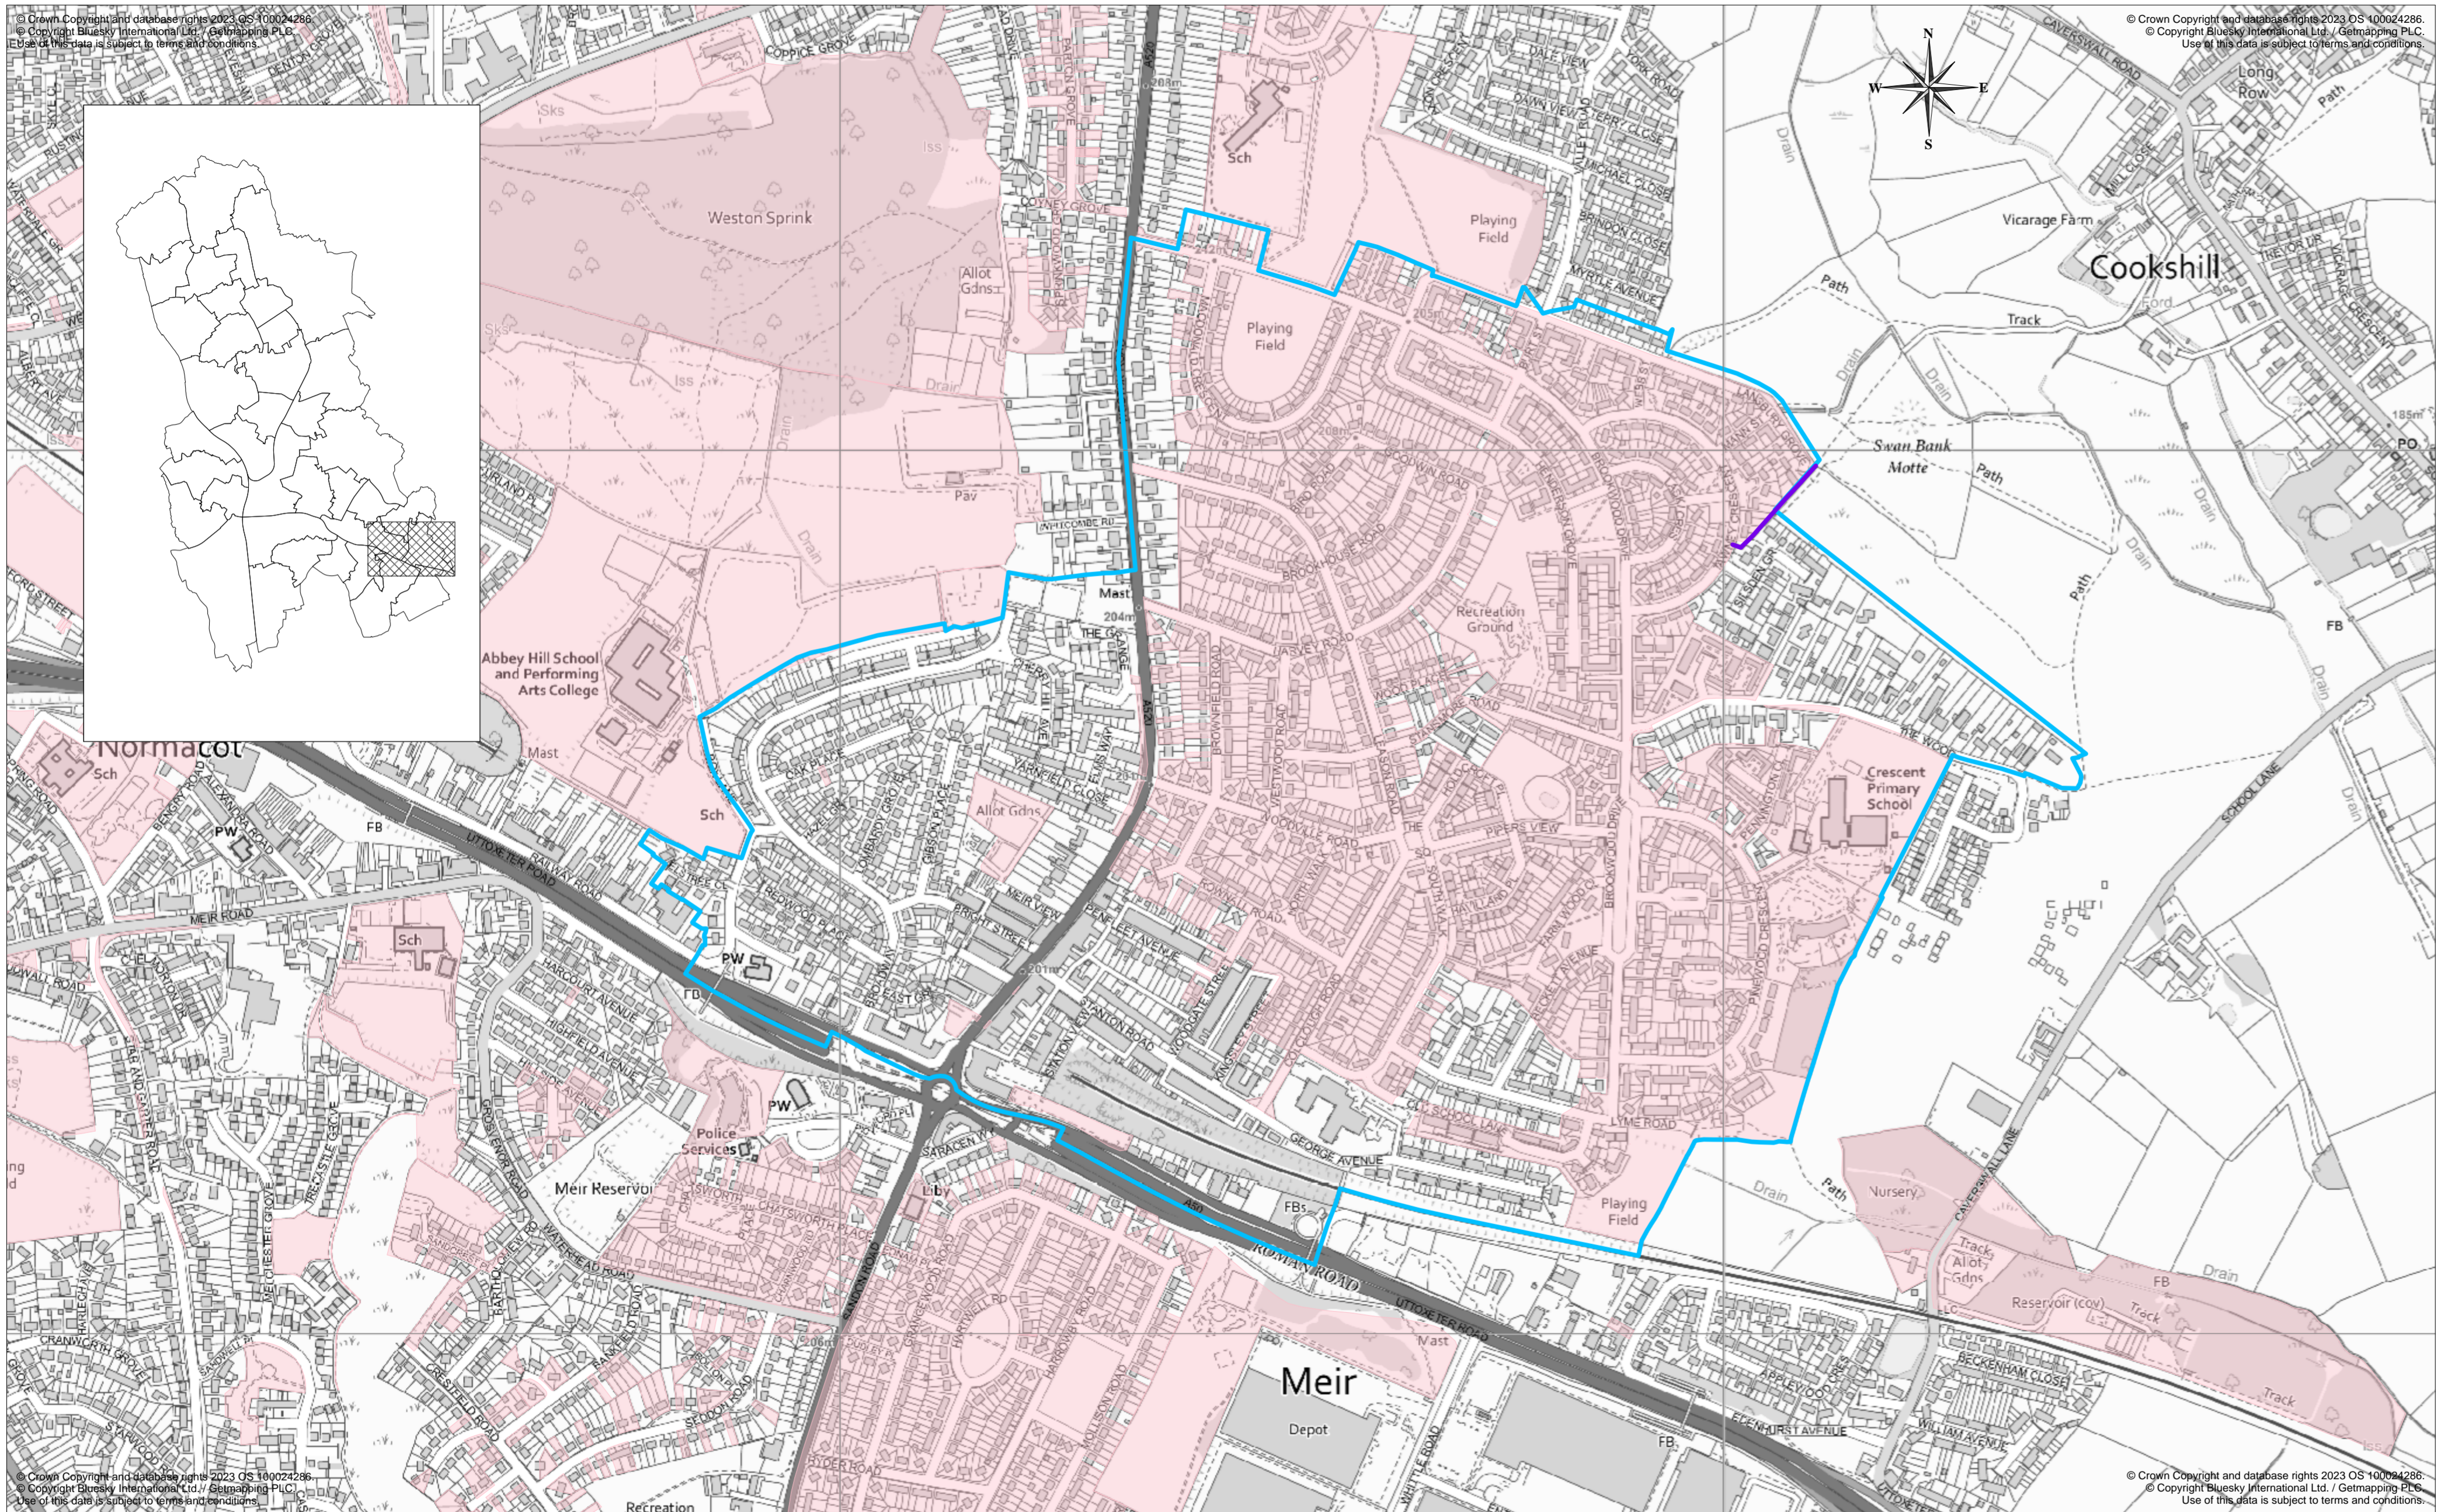

City of
Stoke-on-Trent

Stoke on Trent City Council
Civic Centre
Glebe Street
Stoke on Trent ST4 1HH
UK

Scale	1:5000 @ A2
Date	07 Jun 2023
Drawn By	
Drawing Ref	
Revision