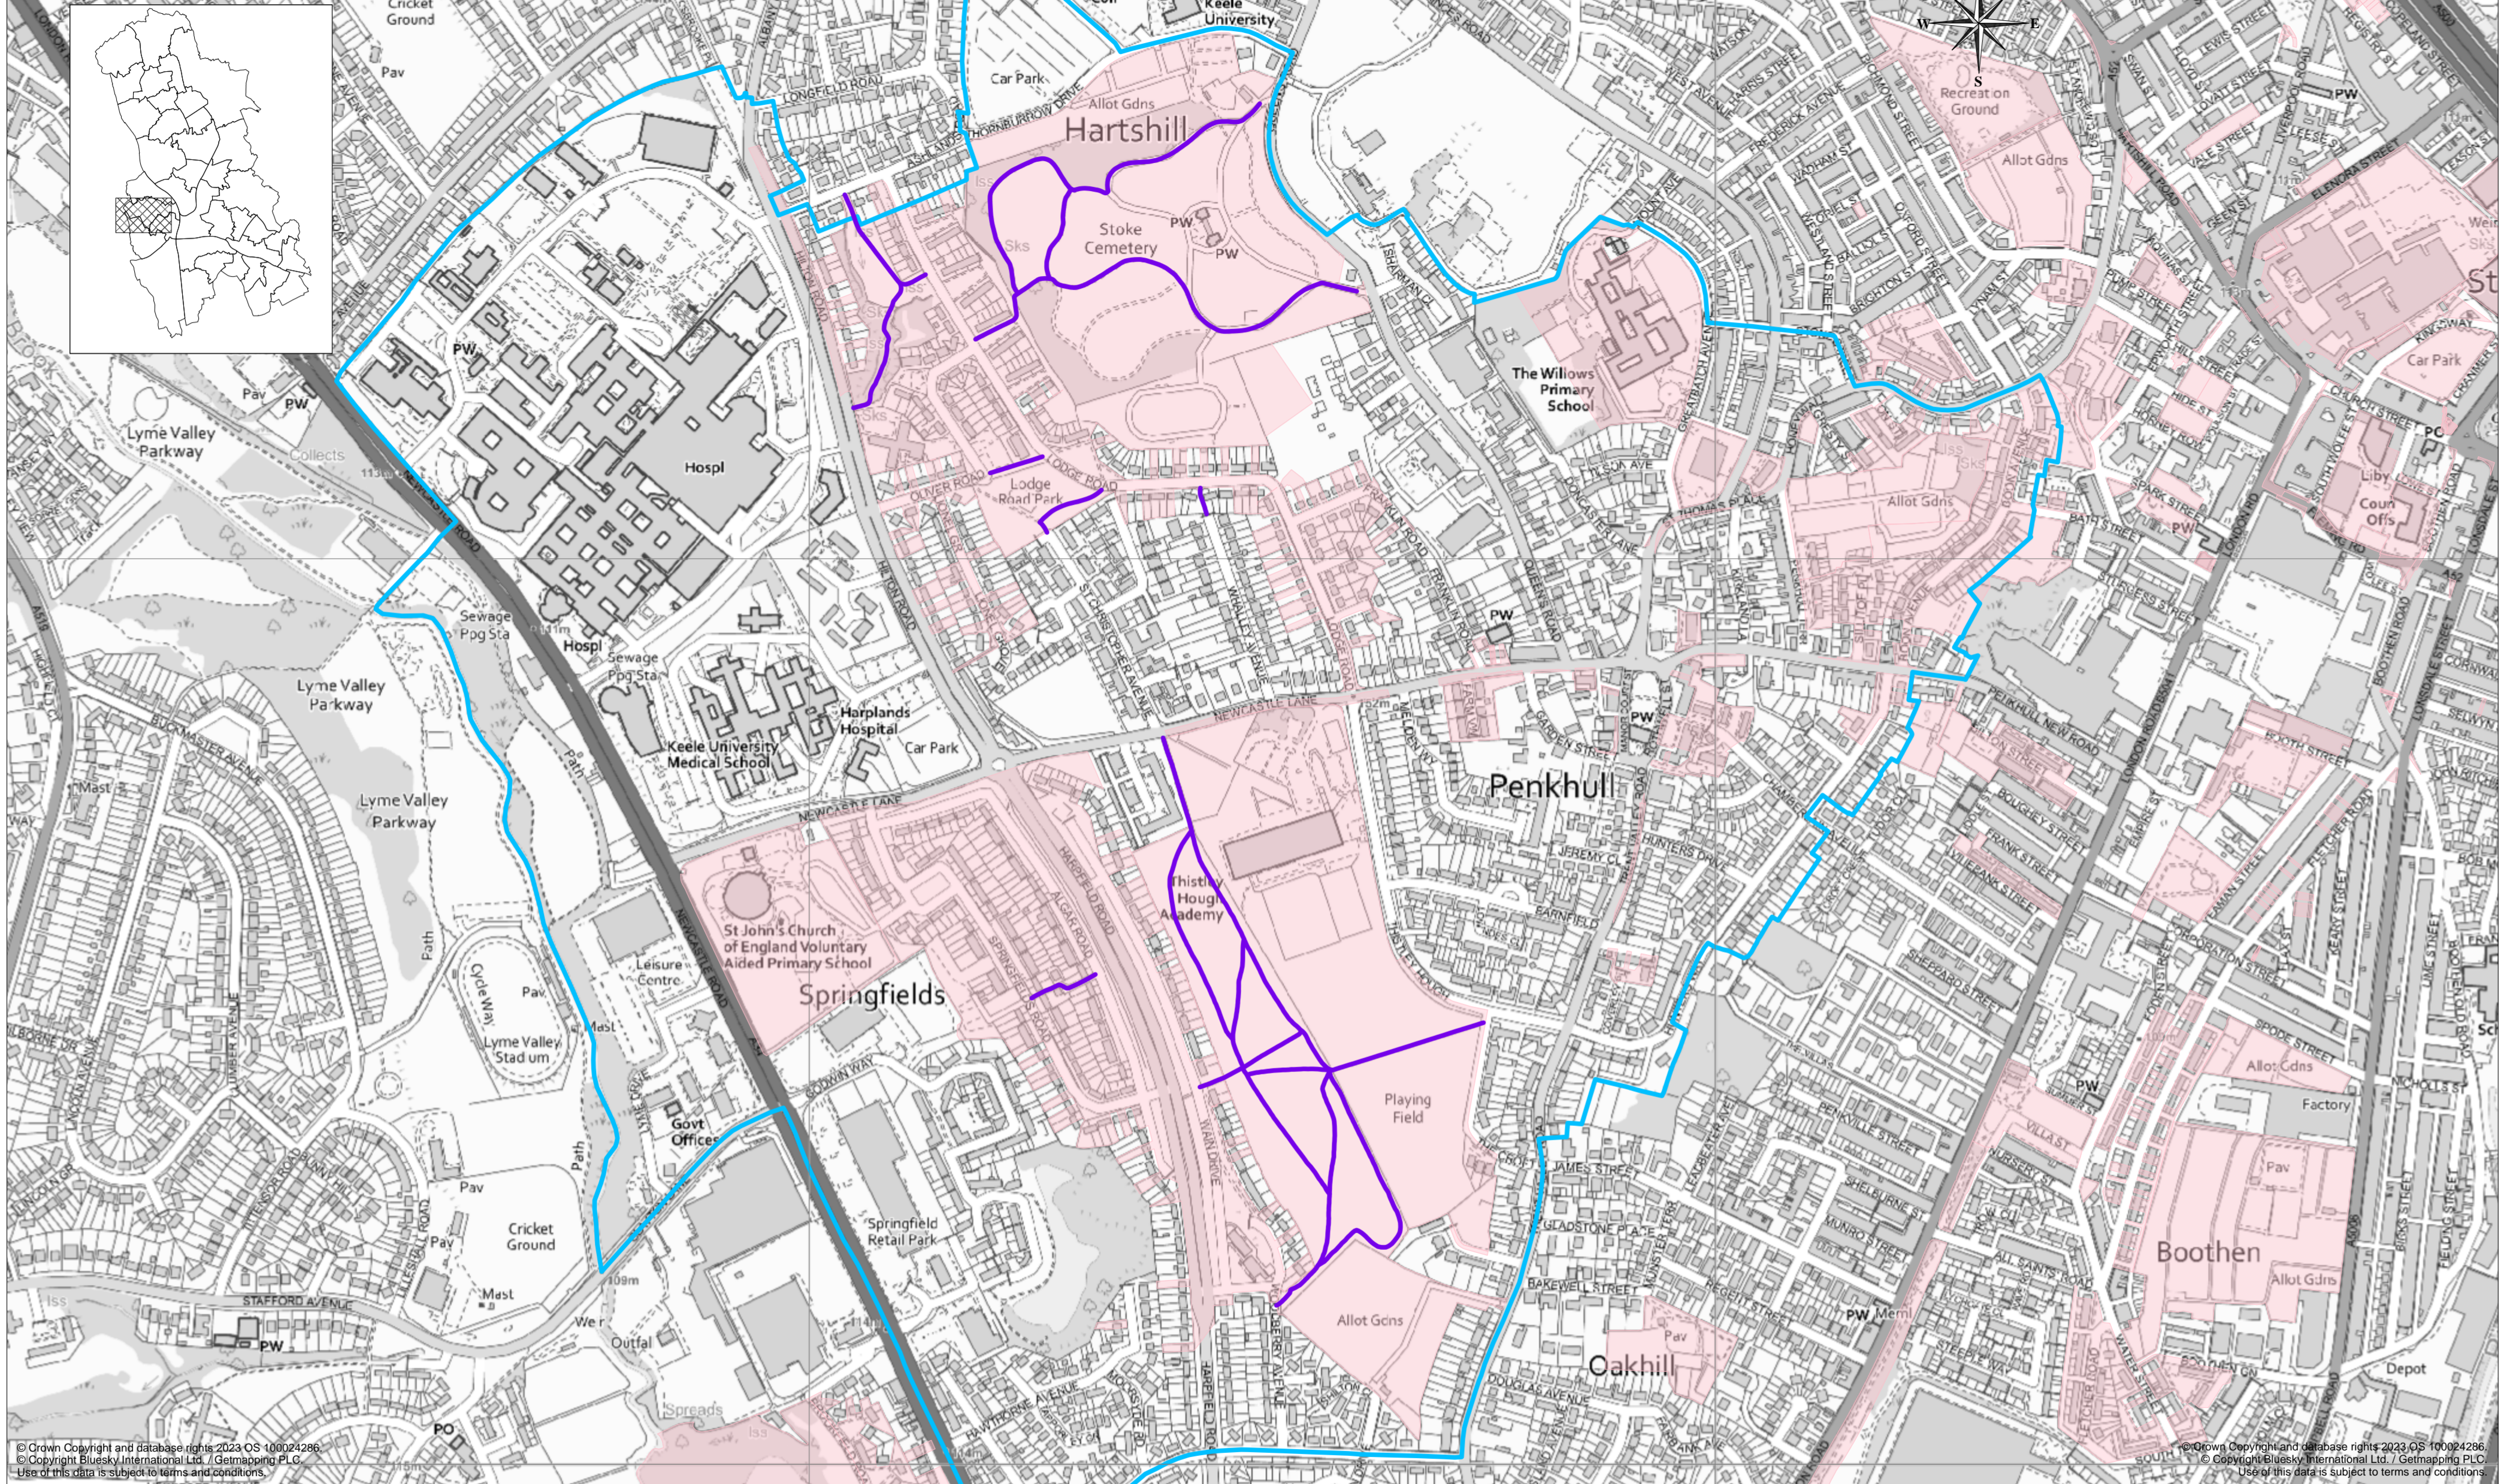

© Crown Copyright and database rights 2023 OS 100024286
© Copyright Bluesky International Ltd / Getmapping PLC
Use of this data is subject to terms and conditions.

© Crown Copyright and database rights 2023 OS 100024286
© Copyright Bluesky International Ltd / Getmapping PLC
Use of this data is subject to terms and conditions.

Stoke on Trent City Council
Civic Centre
Glebe Street
Stoke on Trent ST4 1HH
UK

Scale	1:5000 @ A2
Date	07 Jun 2023
Drawn By	
Drawing Ref	
Revision	