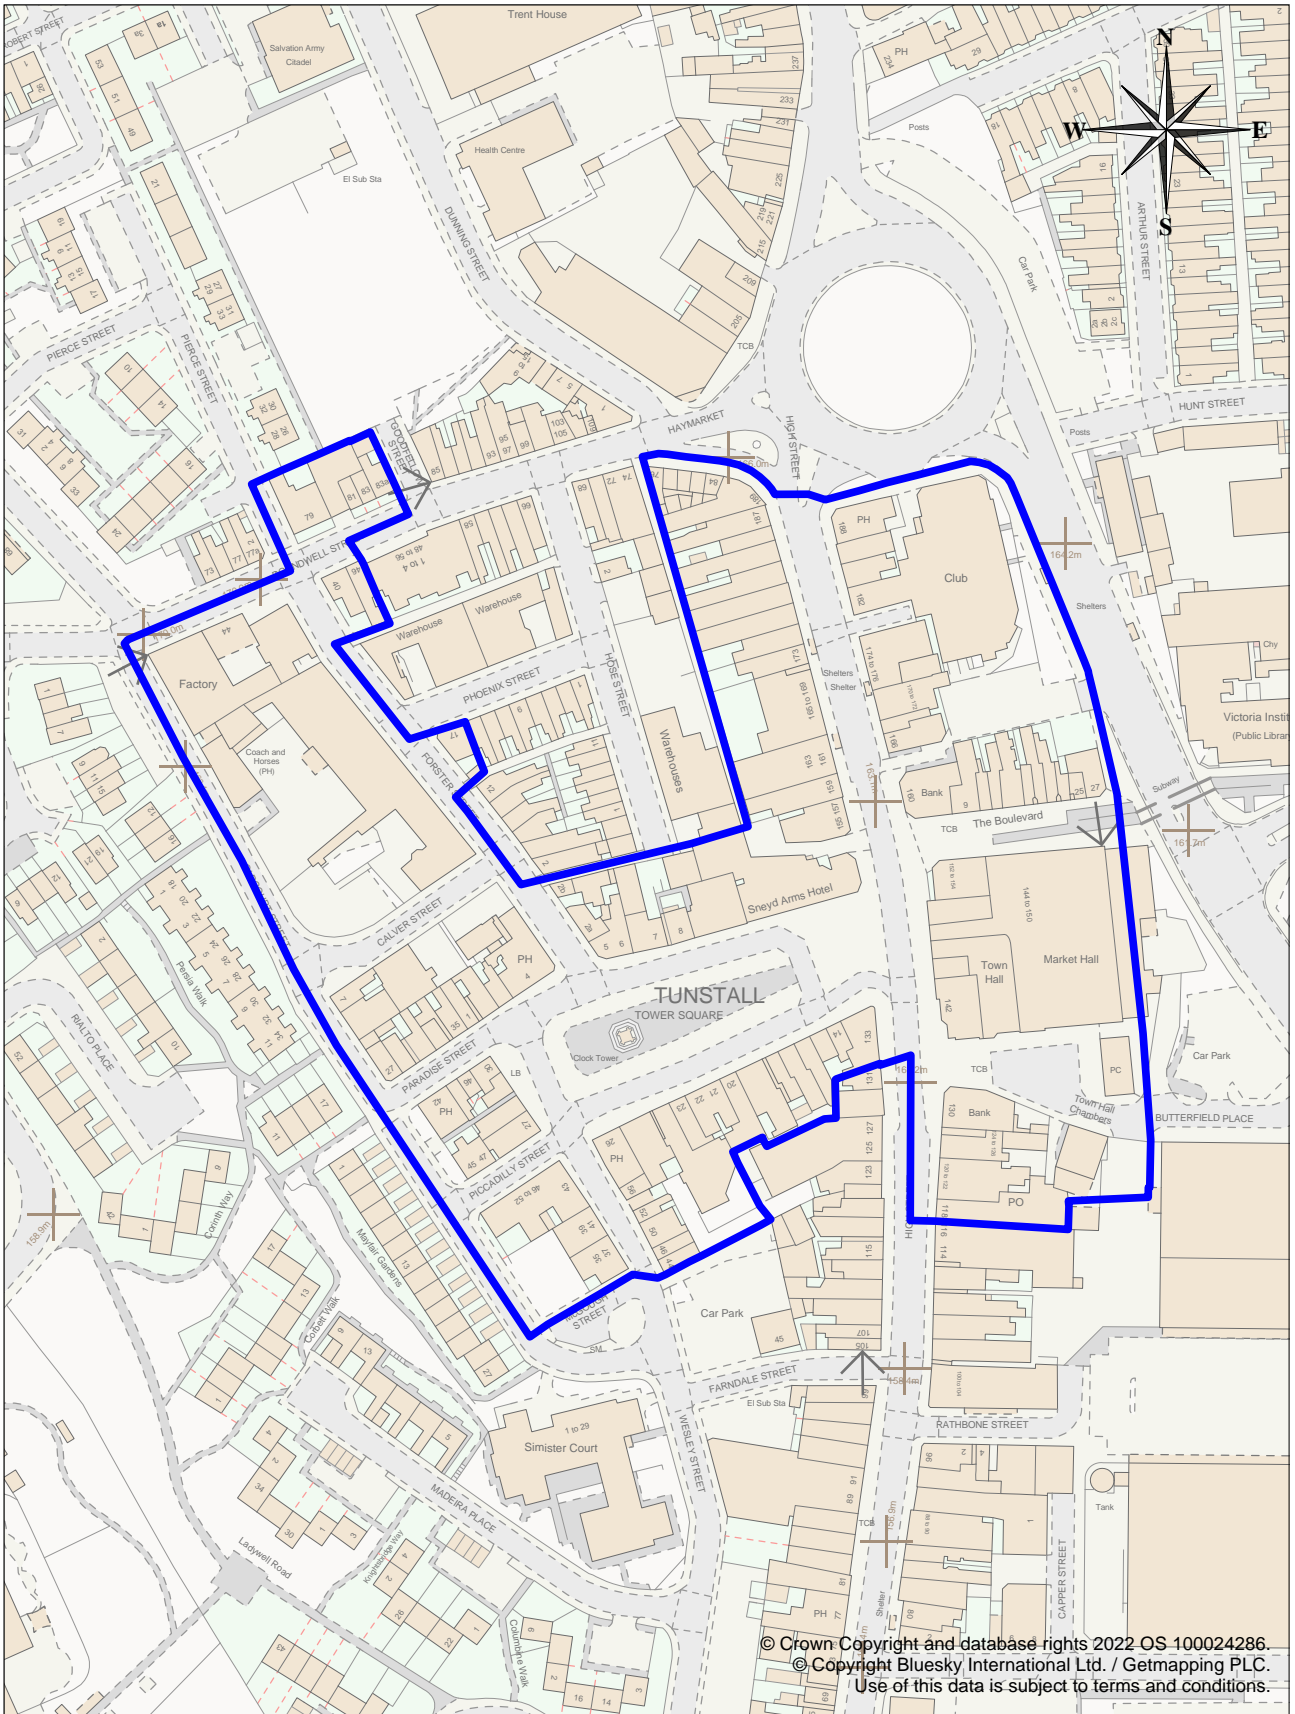

Appendix 1: Tower Square Conservation Area

Stoke on Trent City Council
 Civic Centre
 Glebe Street
 Stoke on Trent ST4 1HH
 UK

Scale	1:2000 @ A4
Date	24 Nov 2022
Drawn By	{Drawn By}
Drawing Ref	{Drawing Ref}
Revision	{Revision}