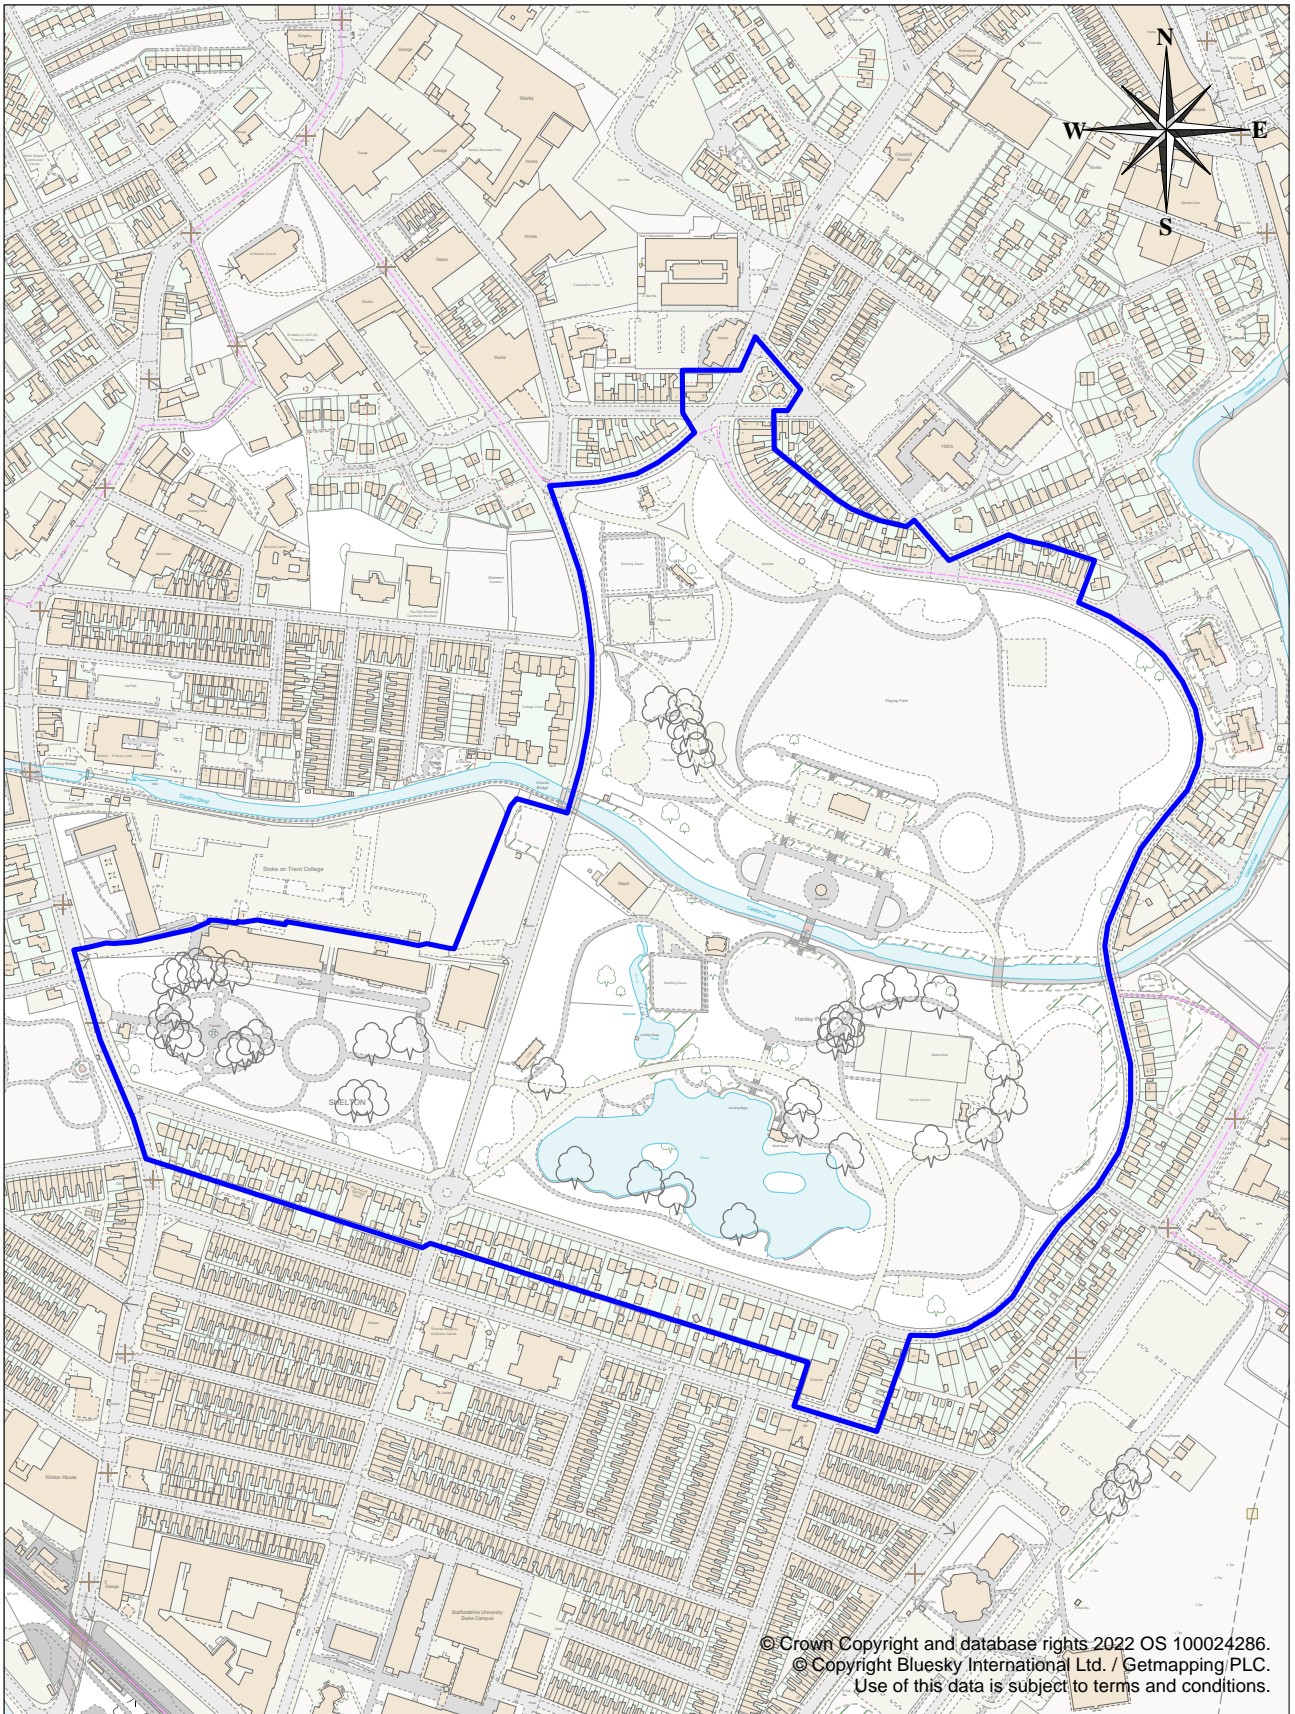

Appendix 1: Hanley Park Conservation Area

Stoke on Trent City Council  
 Civic Centre  
 Glebe Street  
 Stoke on Trent ST4 1HH  
 UK

Scale	1:5500 @ A4
Date	23 Nov 2022
Drawn By	{Drawn By}
Drawing Ref	{Drawing Ref}
Revision	{Revision}