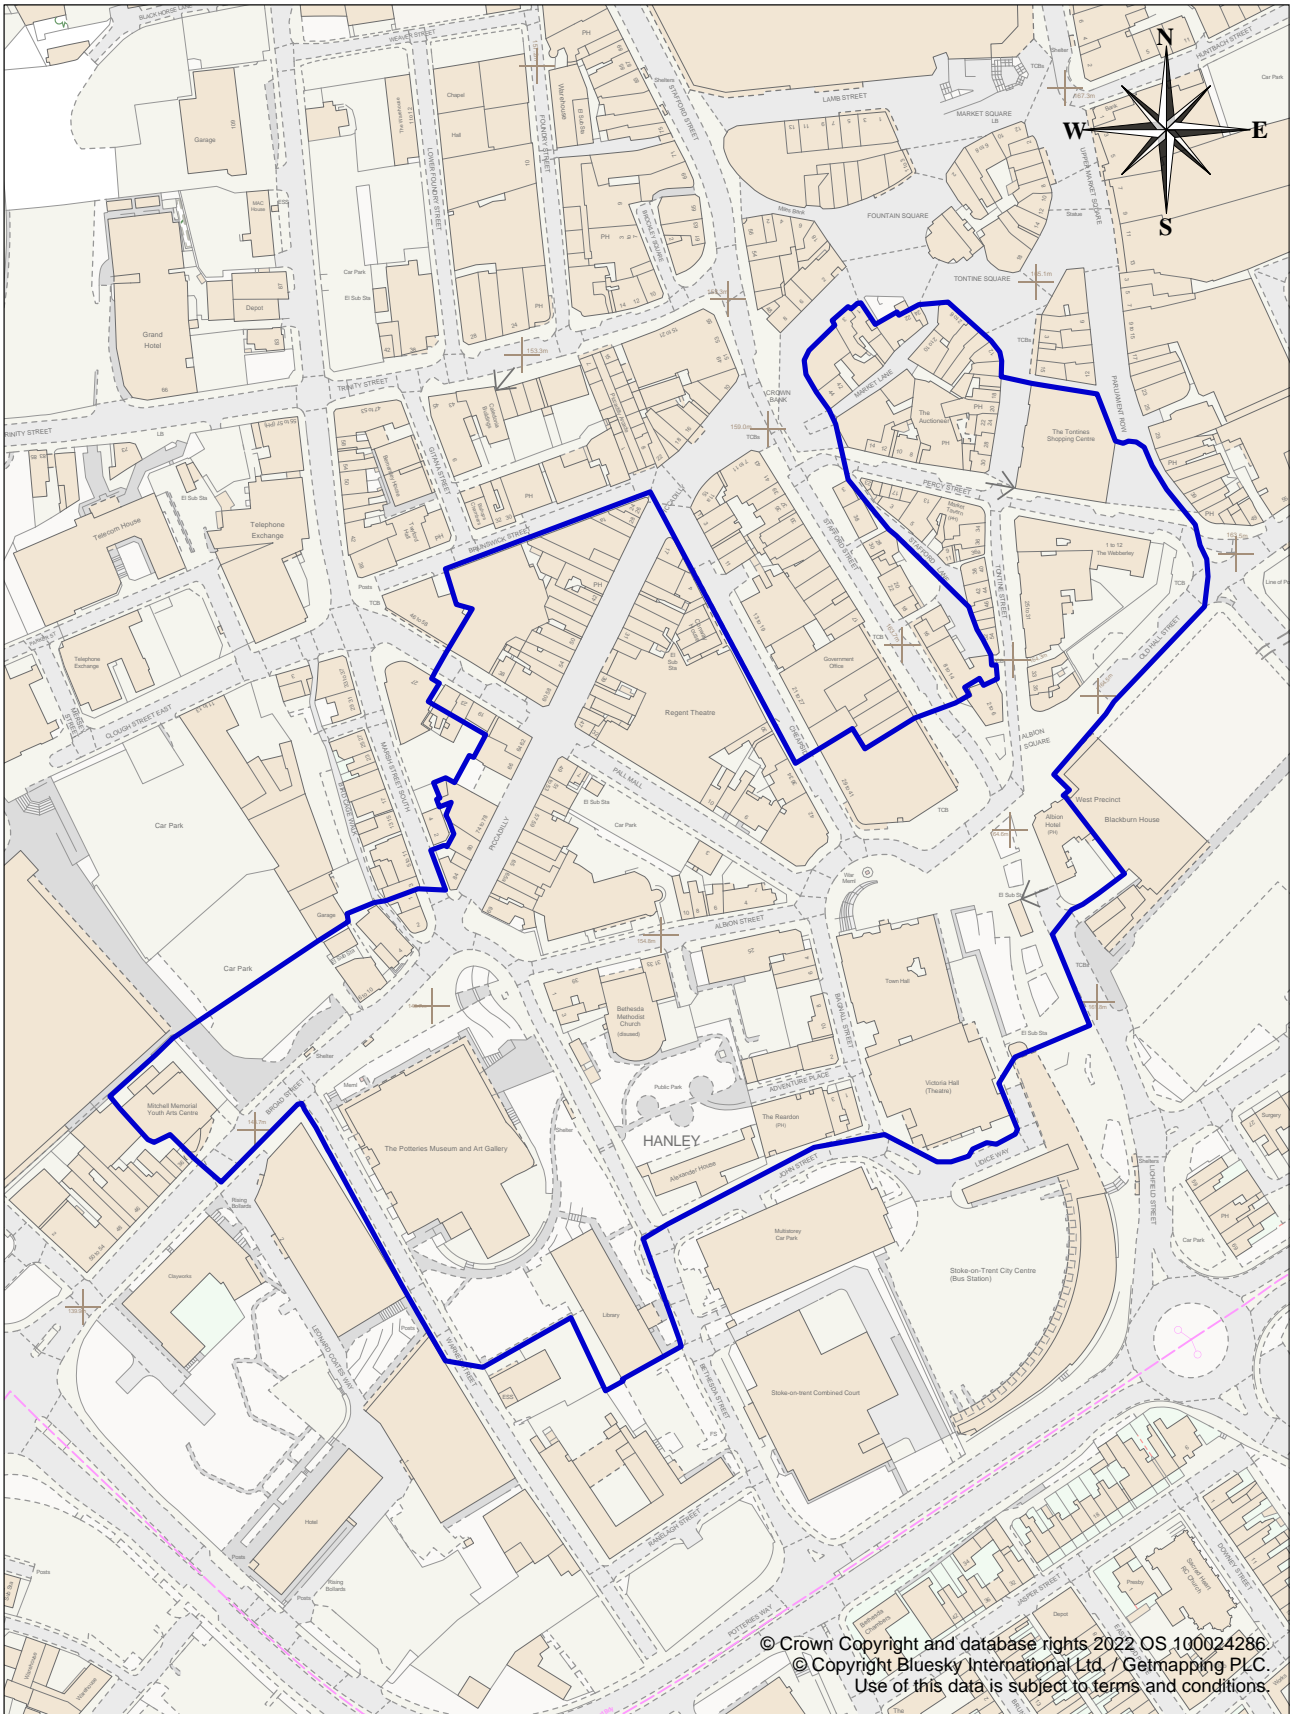

City Centre Conservation Area

Stoke on Trent City Council
 Civic Centre
 Glebe Street
 Stoke on Trent ST4 1HH
 UK

Scale	1:3000 @ A4
Date	24 Nov 2022
Drawn By	{Drawn By}
Drawing Ref	{Drawing Ref}
Revision	{Revision}