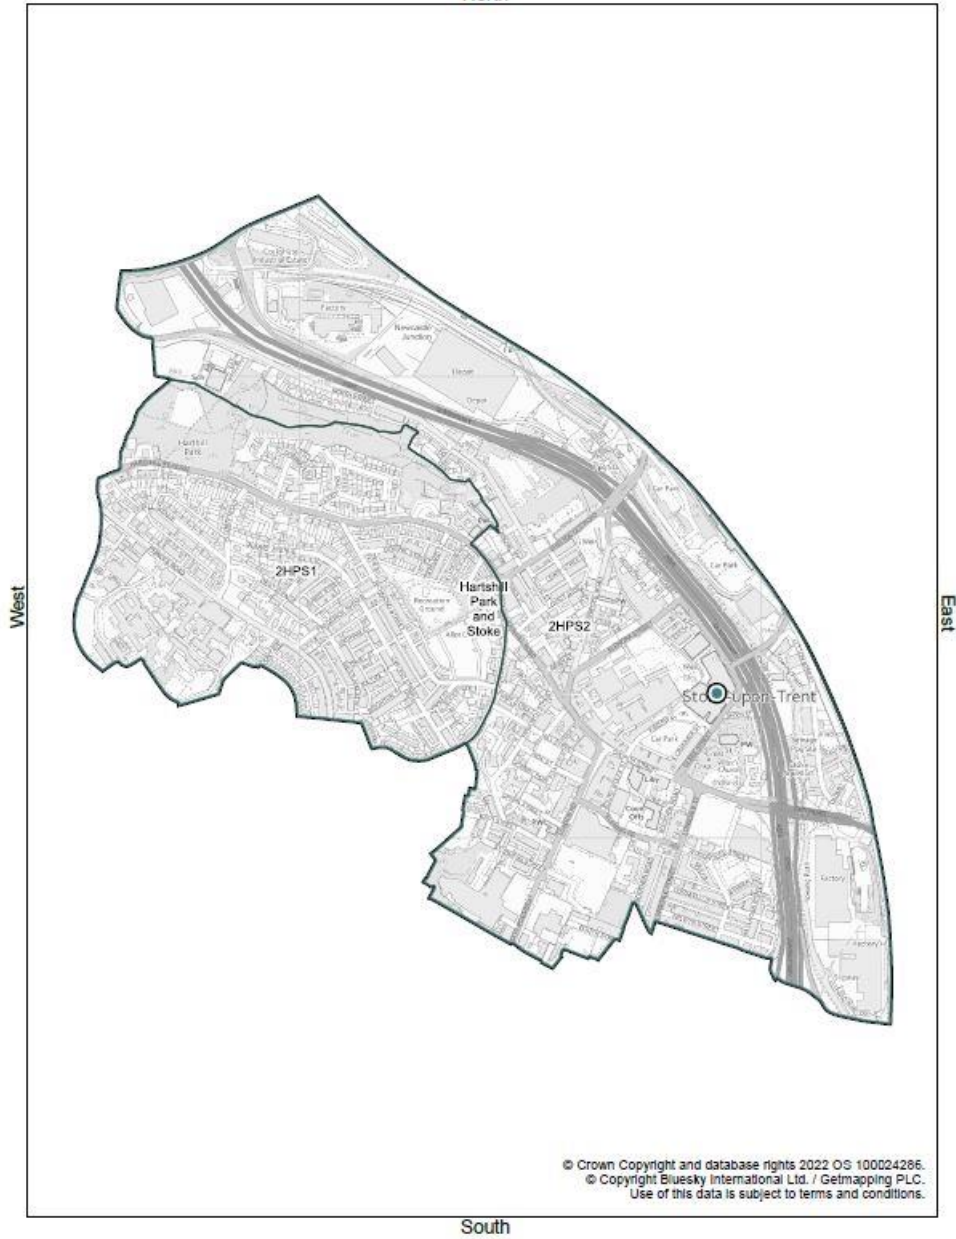

Hartshill Park and Stoke

Hartshill Park and Stoke Ward North

Stoke on Trent City Council
Civic Centre
Glebe Street
Stoke on Trent ST4 1HH
UK

Scale: 1:11614 @ A4