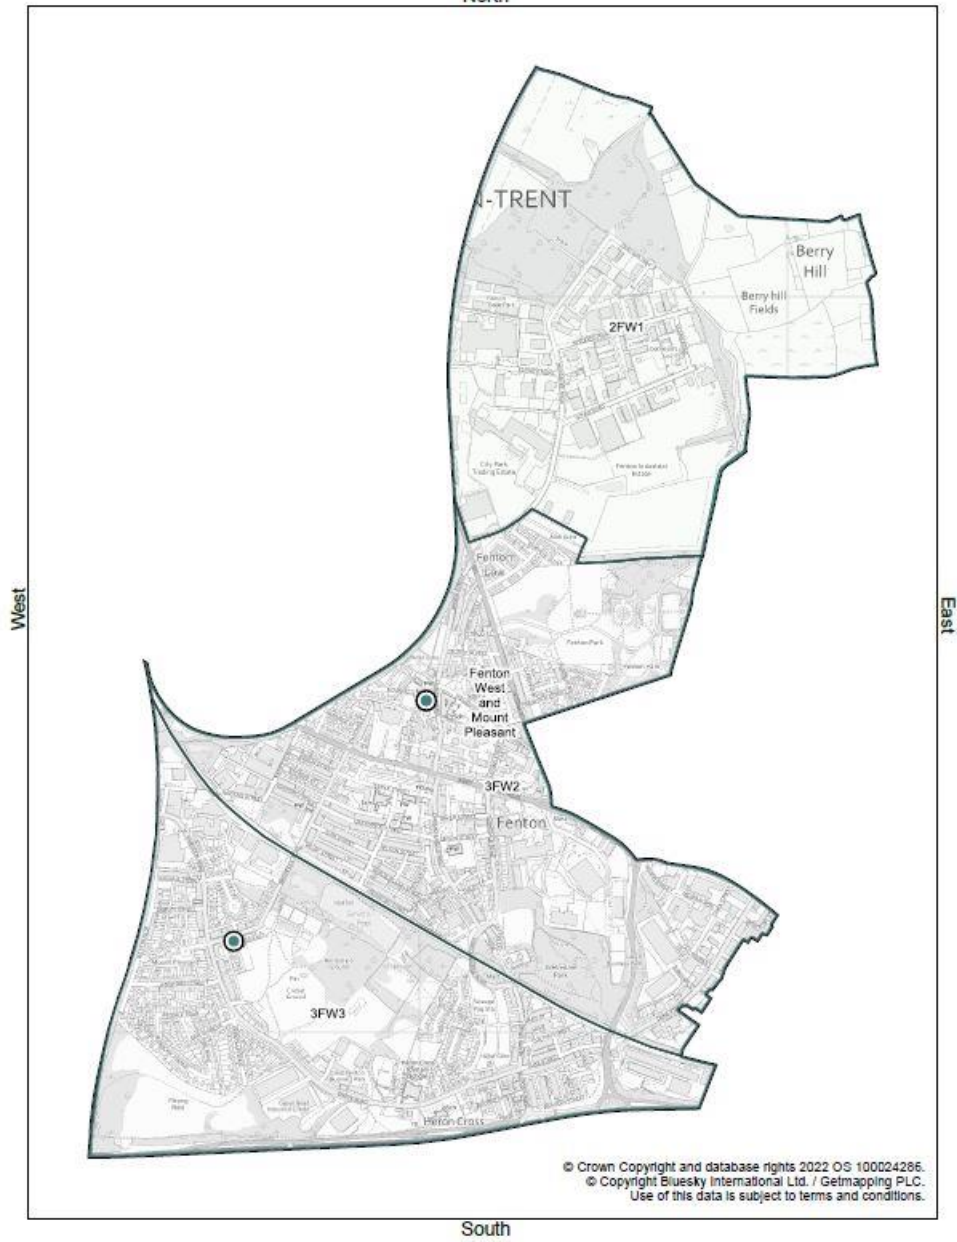

Fenton West and Mount Pleasant

Fenton West & Mount Pleasant Ward
North

Stoke on Trent City Council
Civic Centre
Glebe Street
Stoke on Trent ST4 1HH
UK

Scale: 1:14556 @ A4