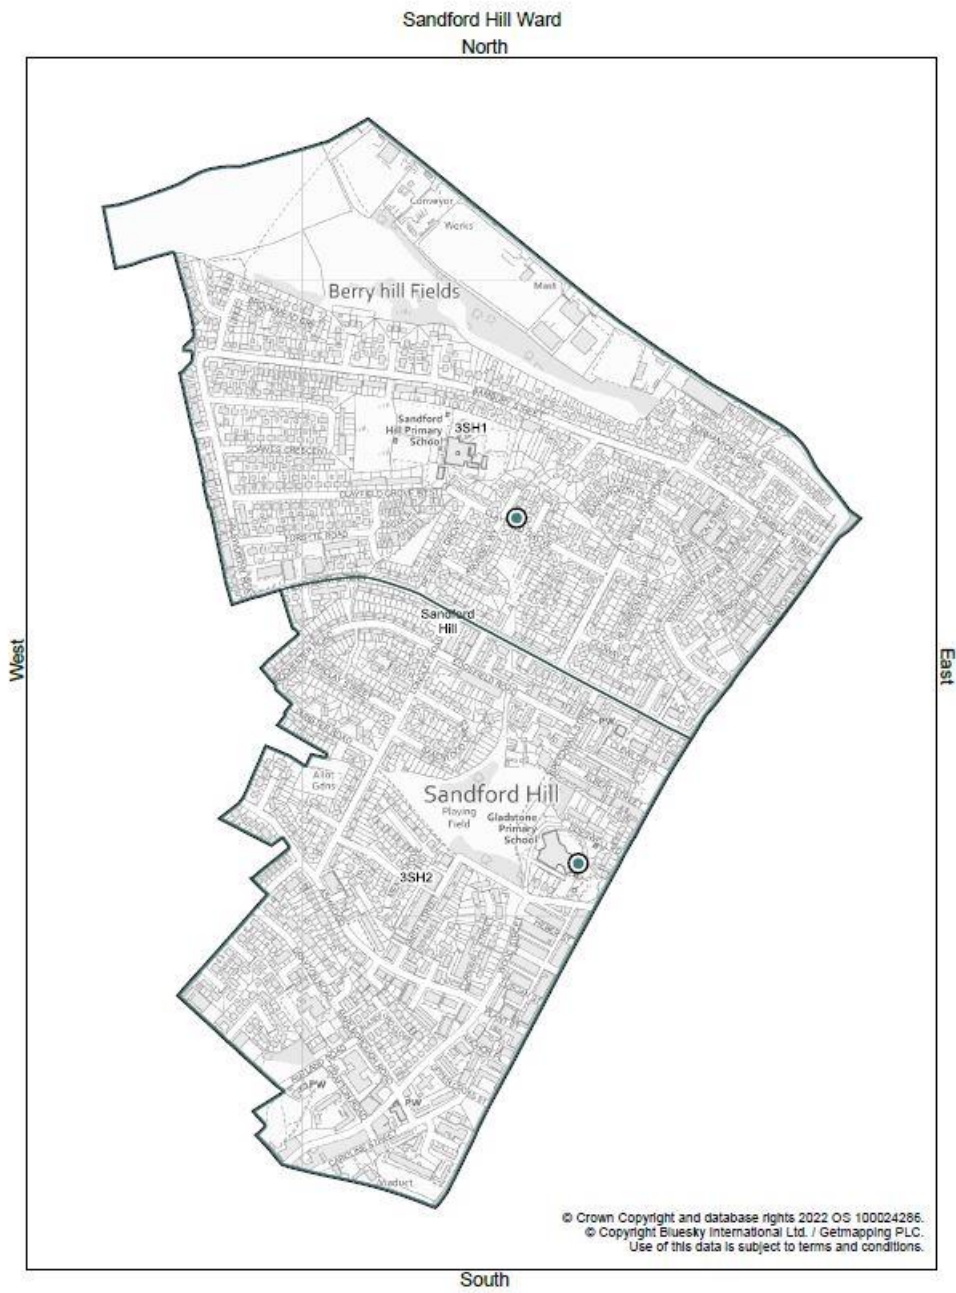

Sandford Hill

Stoke on Trent City Council
Civic Centre
Glebe Street
Stoke on Trent ST4 1HH
UK

Scale: 1:8404 @ A4