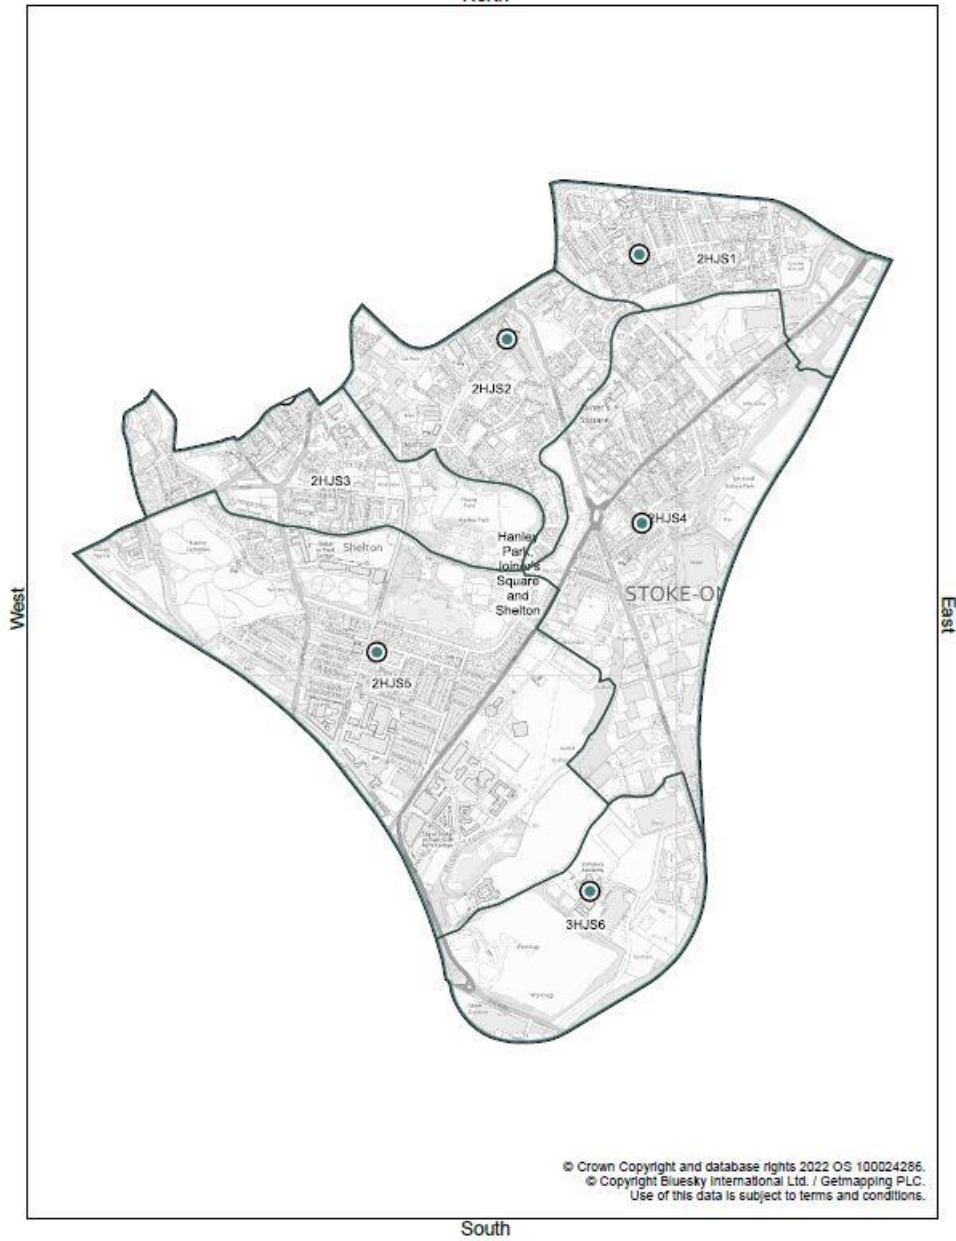

Hanley Park, Joiner's Square and Shelton

Hanley Park, Joiner's Square and Shelton Ward
North

Stoke on Trent City Council
Civic Centre
Glebe Street
Stoke on Trent ST4 1HH
UK

Scale: 1:17399 @ A4