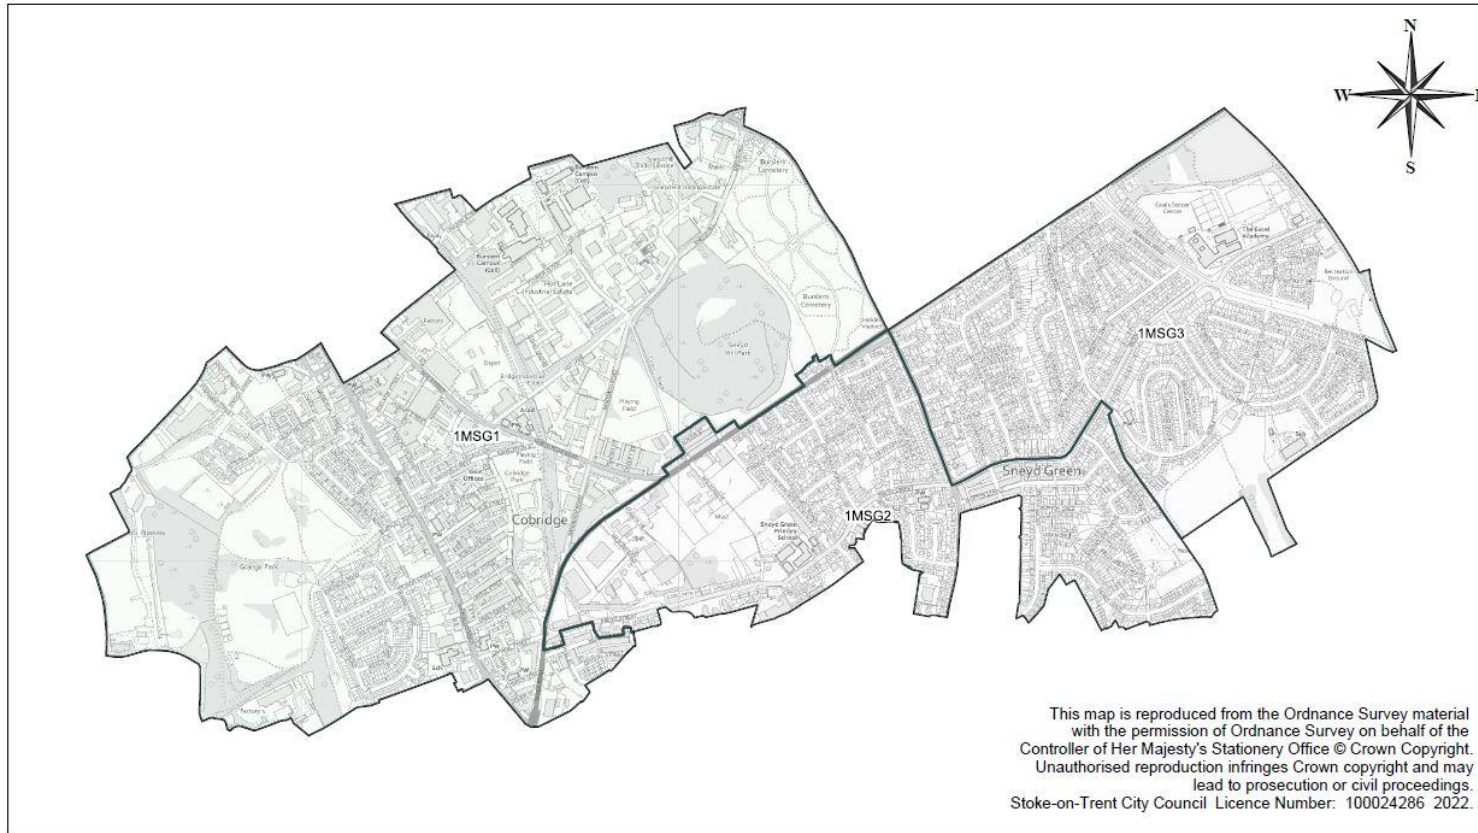

Moorcroft and Sneyd Green

Moorcroft and Sneyd Green Ward Polling Districts

 City of Stoke-on-Trent	Stoke on Trent City Council Civic Centre Glebe Street Stoke on Trent ST4 1HH UK	Scale	1:15000 @ A4
		Date	12 Jul 2022
		Drawn By	M Horwell
		Drawing Ref	MSGPD
		Revision	1