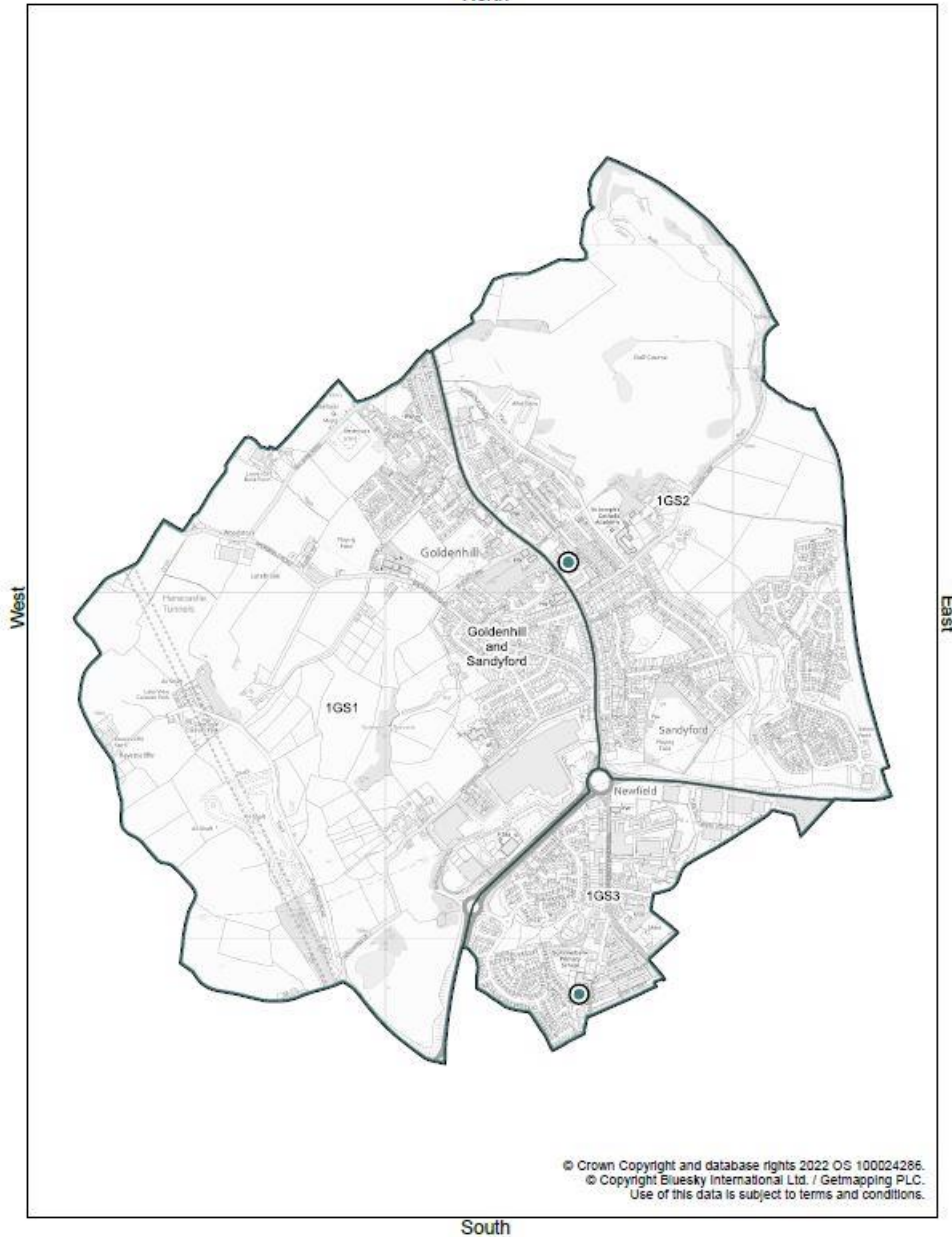

# Goldenhill and Sandyford

Goldenhill & Sandyford Ward  
North

© Crown Copyright and database rights 2022 OS 100024286.  
© Copyright Bluesky International Ltd. / Getmapping PLC.  
Use of this data is subject to terms and conditions.

South

Stoke on Trent City Council  
Civic Centre  
Glebe Street  
Stoke on Trent ST4 1HH  
UK

Scale: 1:15428 @ A4