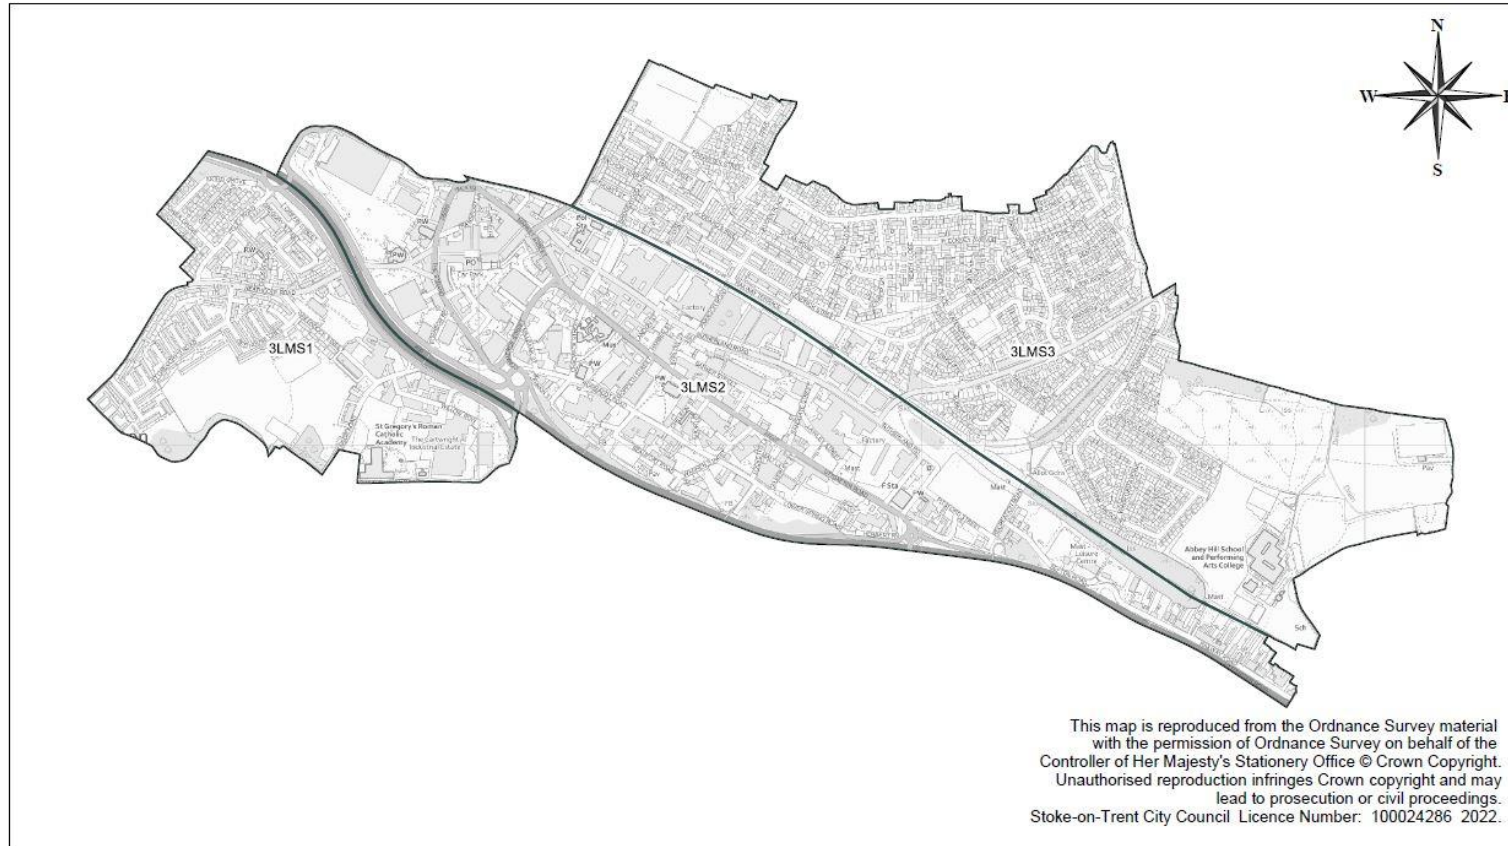

Longton and Meir Hay South

Longton and Meir Hay South Ward Polling Districts

 City of Stoke-on-Trent	Stoke on Trent City Council Civic Centre Glebe Street Stoke on Trent ST4 1HH UK	Scale	1:13000 @ A4
		Date	12 Jul 2022
		Drawn By	M Horwell
		Drawing Ref	LMHSPD
		Revision	1