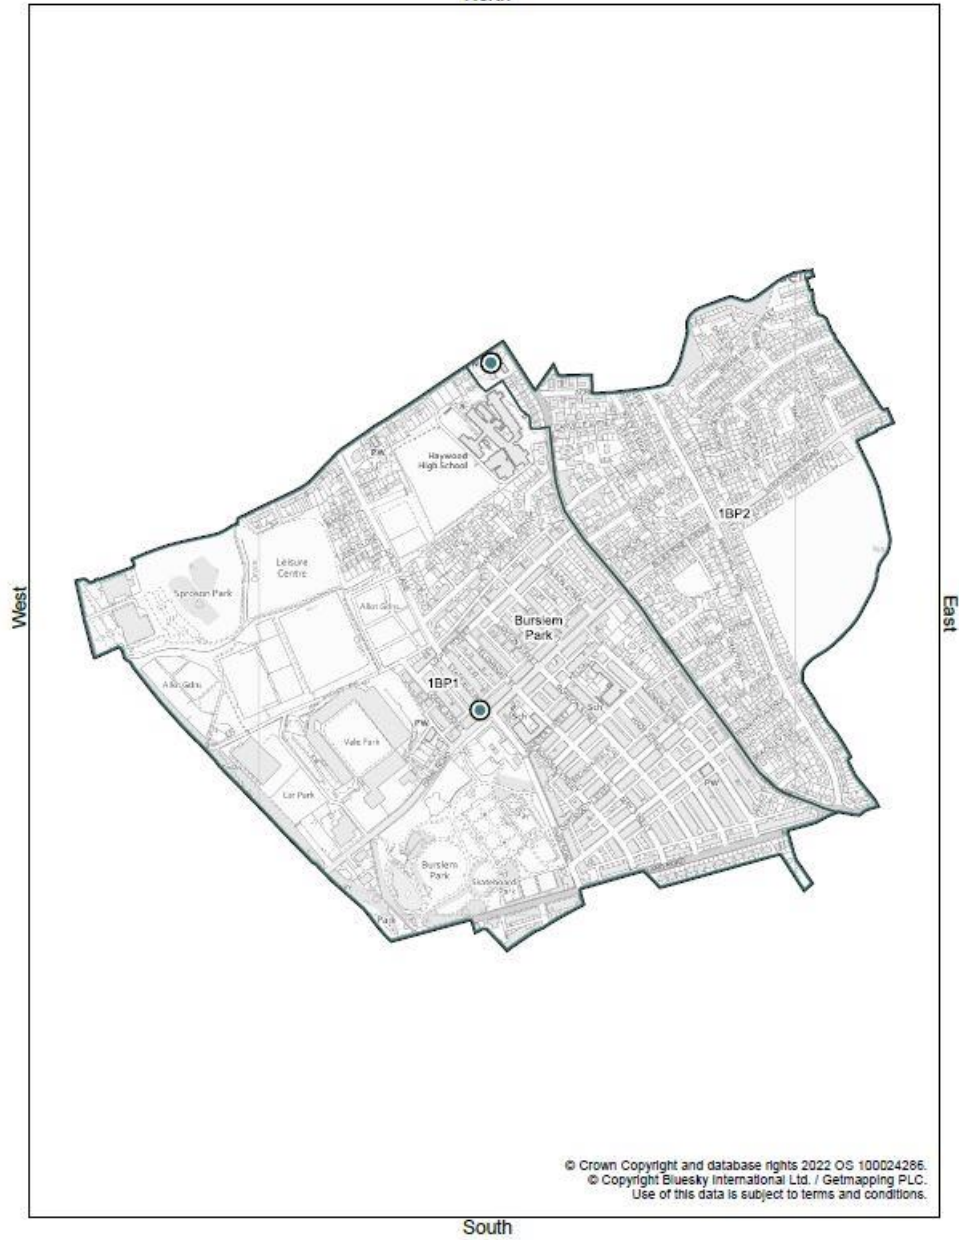

# Burslem Park

## Burslem Park Ward North

Stoke on Trent City Council  
Civic Centre  
Glebe Street  
Stoke on Trent ST4 1HH  
UK

Scale: 1:9985 @ A4