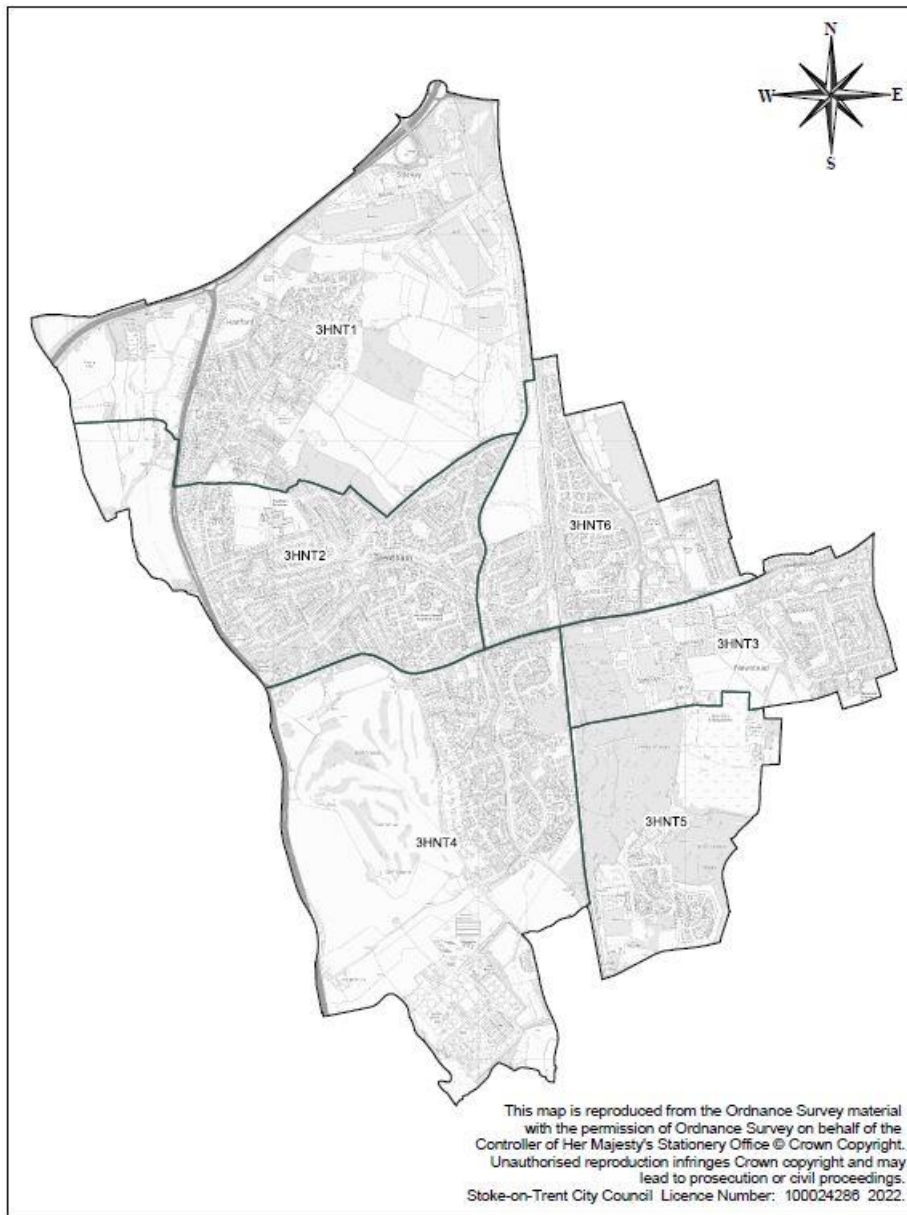

# Hanford, Newstead and Trentham

Hanford, Newstead and Trentham Ward Polling Districts

 City of <b>Stoke-on-Trent</b>	Stoke on Trent City Council Civic Centre Glebe Street Stoke on Trent ST4 1HH UK	Scale	1:26000 @ A4
		Date	12 Jul 2022
		Drawn By	M Horwell
		Drawing Ref	HNTPD
		Revision	1