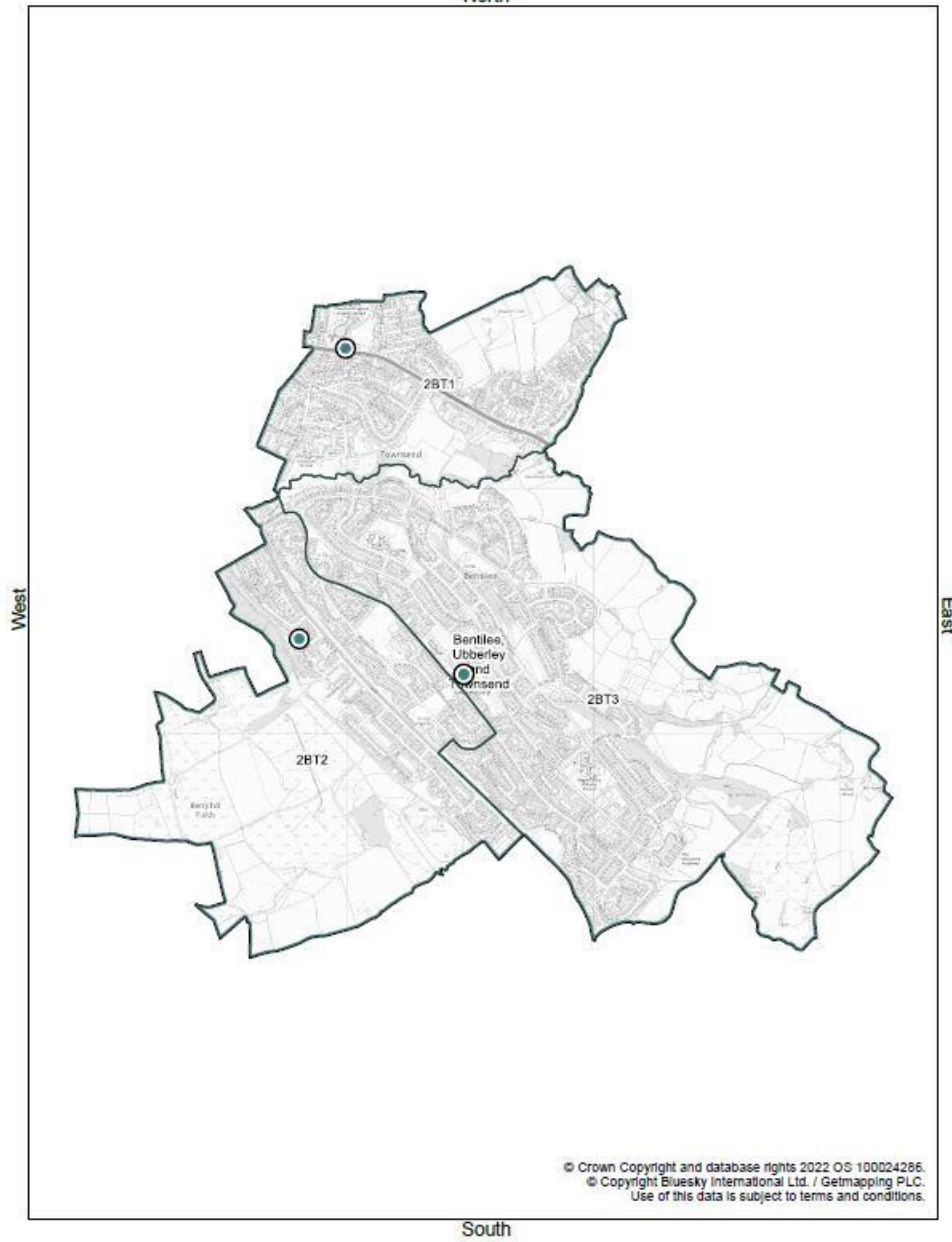

Bentilee, Ubbberley and Townsend

Bentilee, Ubbberley and Townsend Ward
North

Stoke on Trent City Council
Civic Centre
Glebe Street
Stoke on Trent ST4 1HH
UK

Scale: 1:21725 @ A4