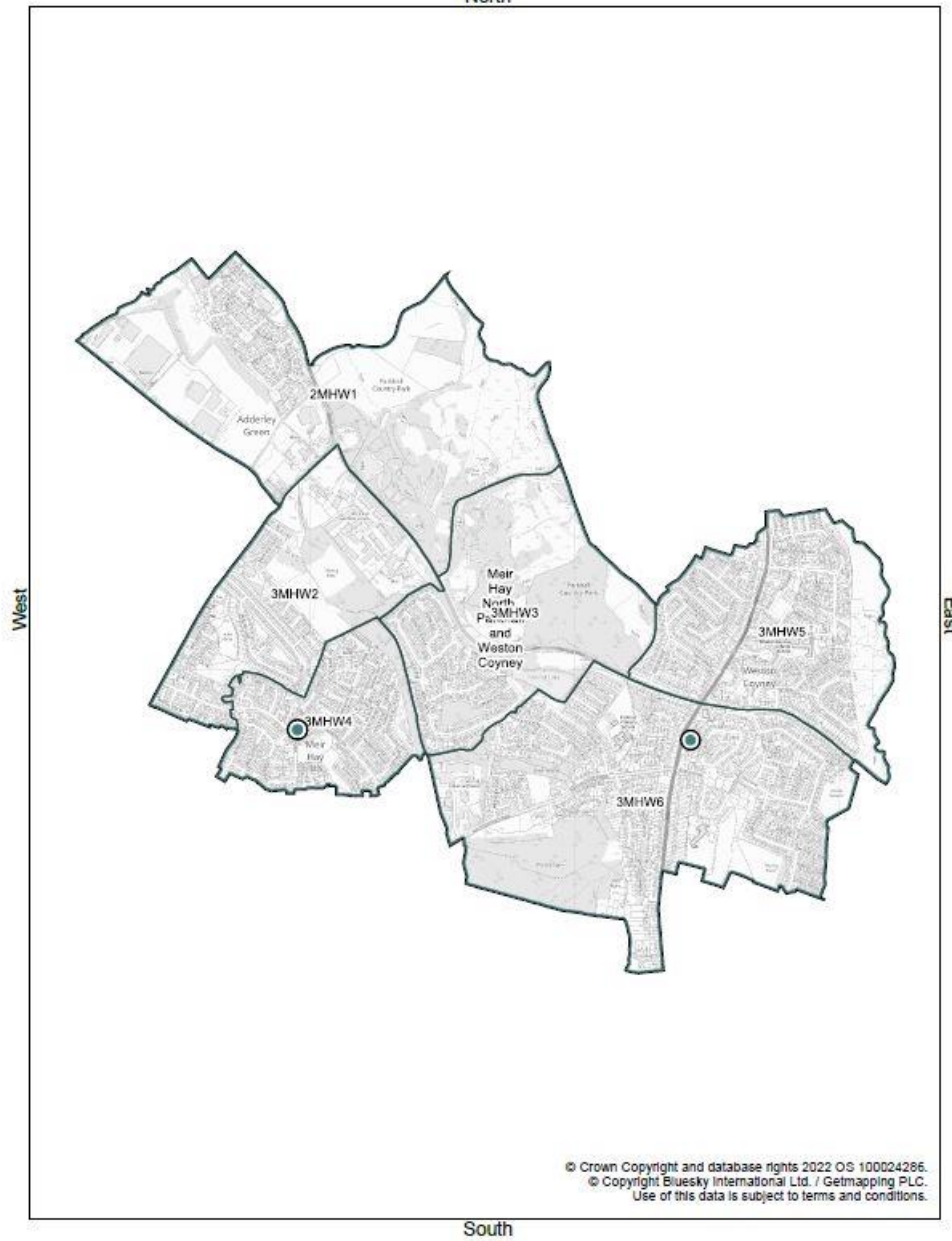

Meir Hay North, Park Hall and Weston Coyney

Meir Hay North, Parkhall and Weston Coyney Ward
North

Stoke on Trent City Council
Civic Centre
Glebe Street
Stoke on Trent ST4 1HH
UK

Scale: 1:20267 @ A4