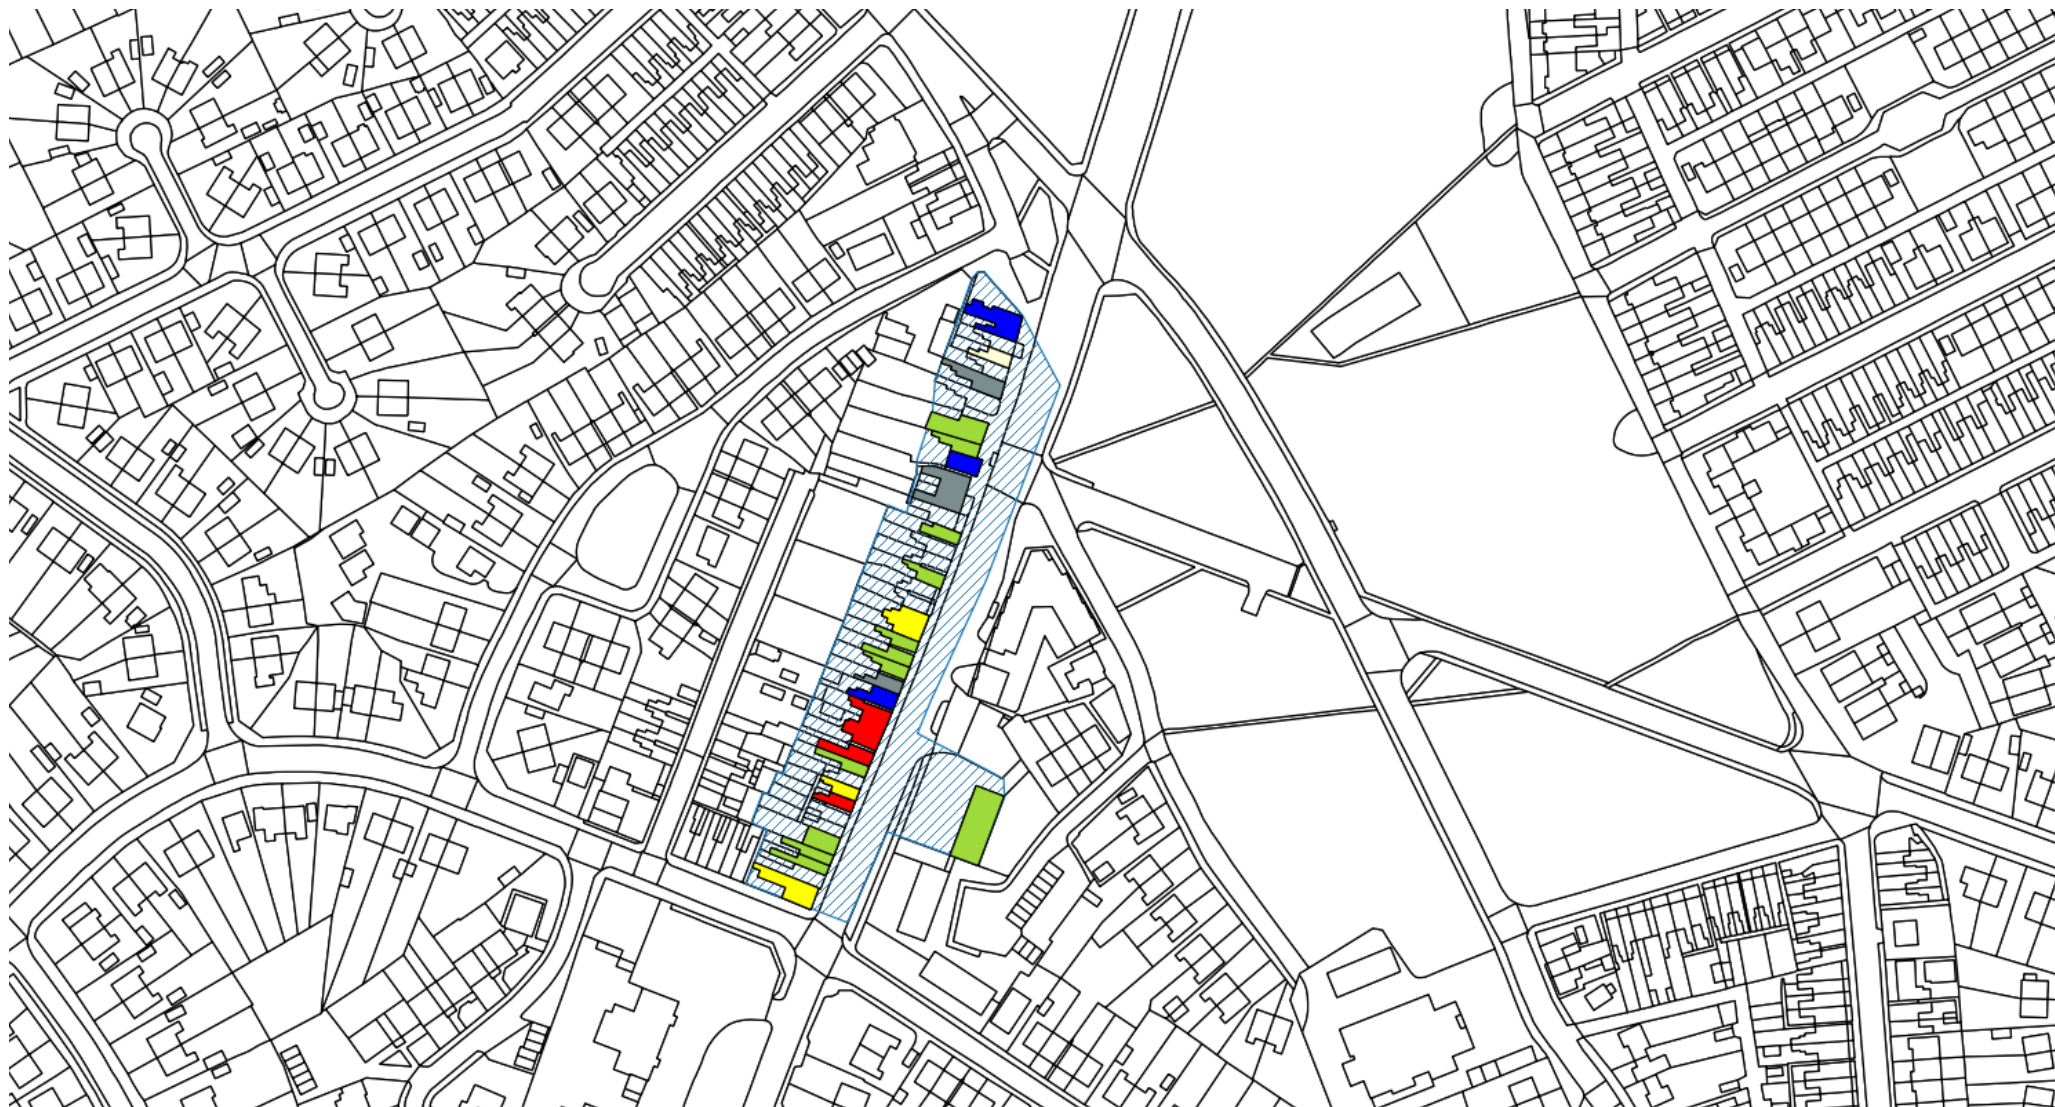

Clients
Stoke-on-Trent City Council and
Newcastle-under-Lyme Borough
Council
Project
Stoke-on-Trent and Newcas-
tle-under-Lyme Retail Study
Date
July 2019

- Comparison
- Convenience
- Financial & Business Services
- Leisure Service
- Miscellaneous
- Retail Service
- Vacant

May Bank, High Street

Neighbourhood Centre

Newcastle-under-Lyme