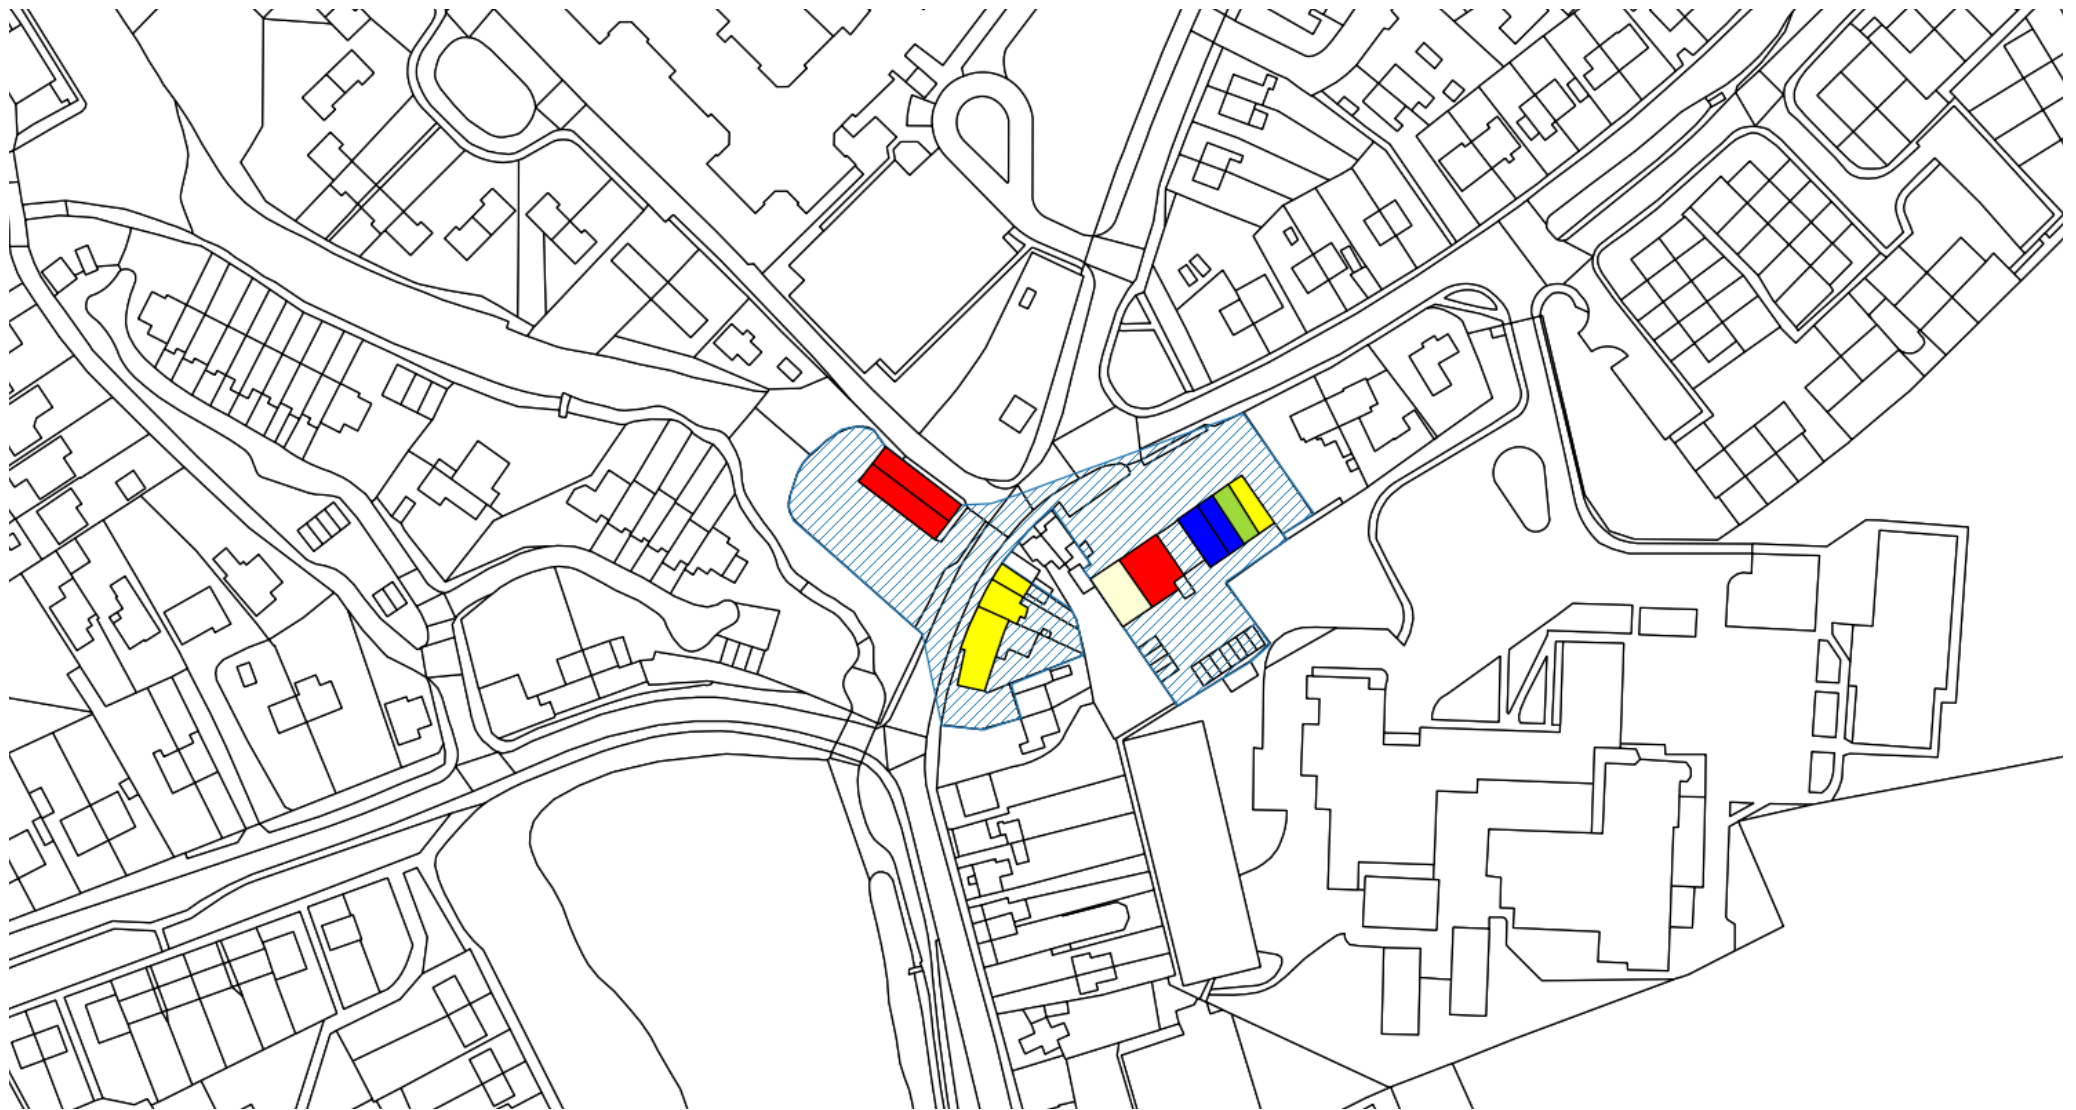

Clients
Stoke-on-Trent City Council and
Newcastle-under-Lyme Borough
Council
Project
Stoke-on-Trent and Newcas-
tle-under-Lyme Retail Study
Date
July 2019

- Comparison
- Convenience
- Financial & Business Services
- Leisure Service
- Miscellaneous
- Retail Service
- Vacant

Madeley, Newcastle Road

Proposed Rural Centre

Newcastle-under-Lyme