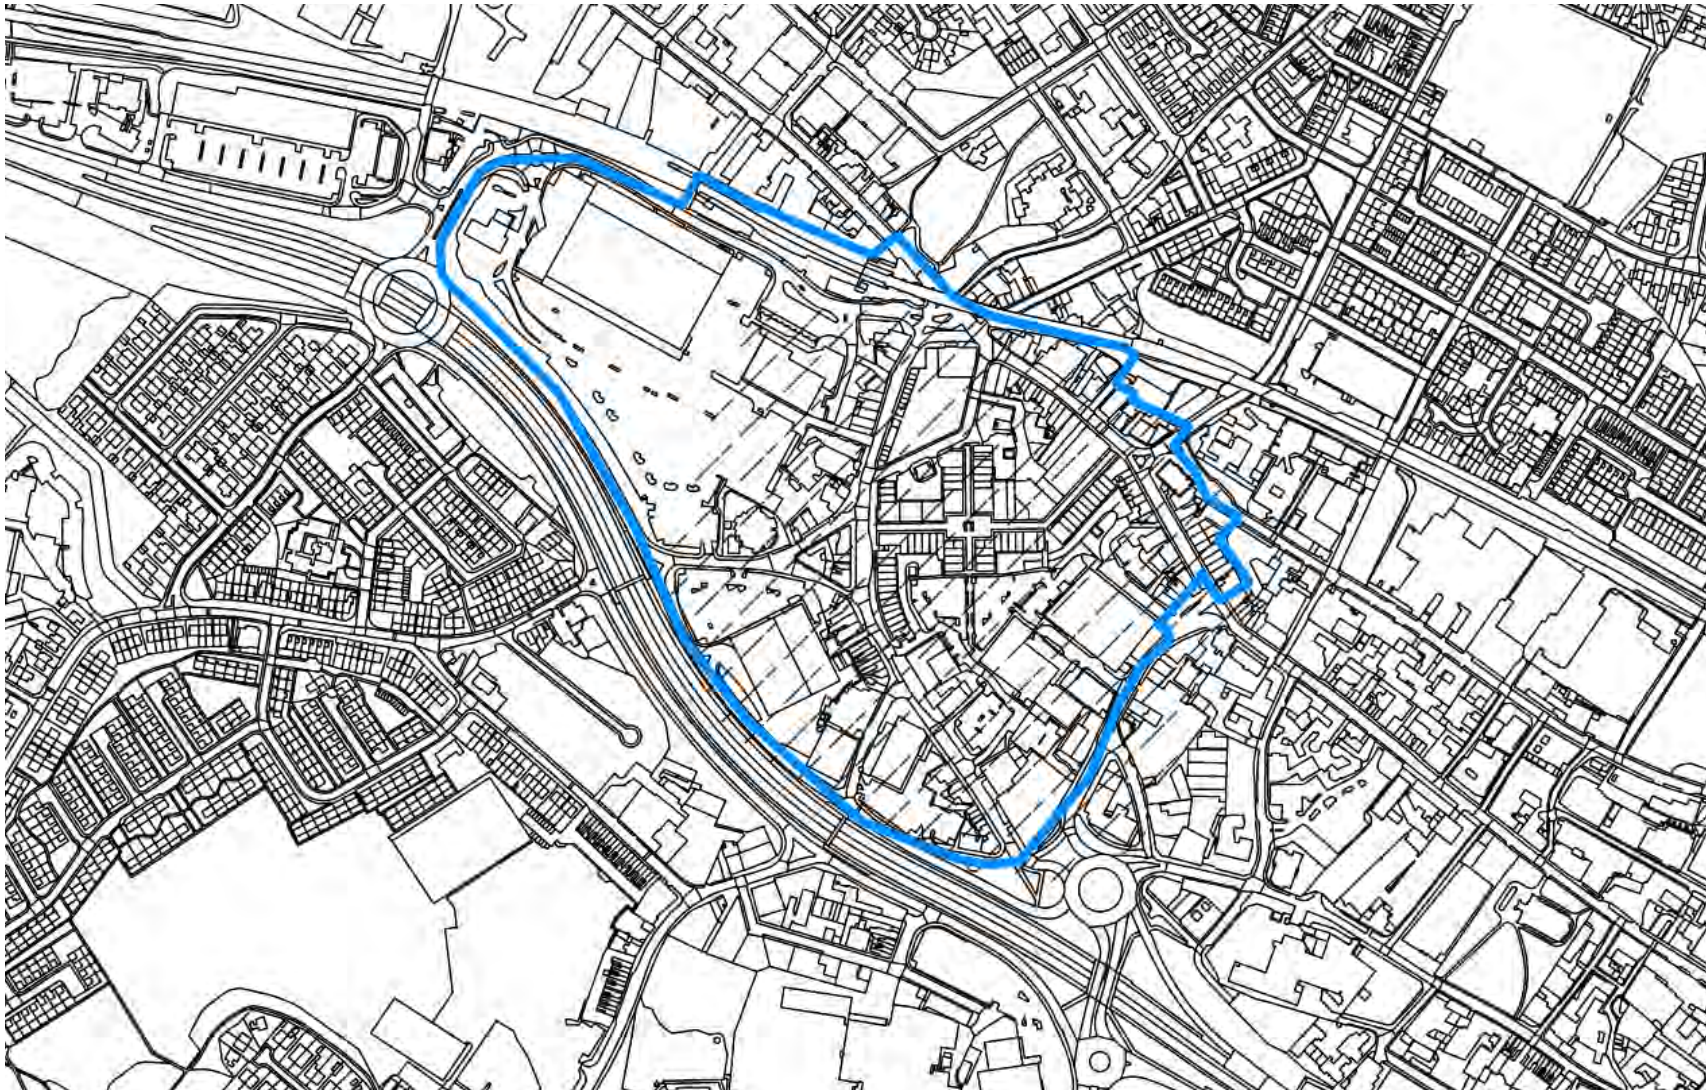

 Recommended Centre
Boundary

 Recommended PSA
Boundary (where
applicable)

Fenton

Clients
Stoke-on-Trent City Council
and Newcastle-under-Lyme
Borough Council
Project
**Stoke-on-Trent and Newcastle-
under-Lyme Retail Study**
Description
Recommended Centre
Boundary

Map data ©2018 OS

 Recommended Centre
Boundary

 Recommended PSA
Boundary (where
applicable)

Hanley

Clients
Stoke-on-Trent City
Council and Newcastle-
under-Lyme Borough
Council
Project
**Stoke-on-Trent and
Newcastle-under-Lyme
Retail Study**
Description
Recommended Centre
Boundary

 Recommended Centre
Boundary

 Recommended PSA
Boundary (where
applicable)

Kidsgrove

Clients
Stoke-on-Trent City
Council and Newcastle-
under-Lyme Borough
Council
Project
**Stoke-on-Trent and
Newcastle-under-Lyme
Retail Study**
Description
Recommended Centre
Boundary