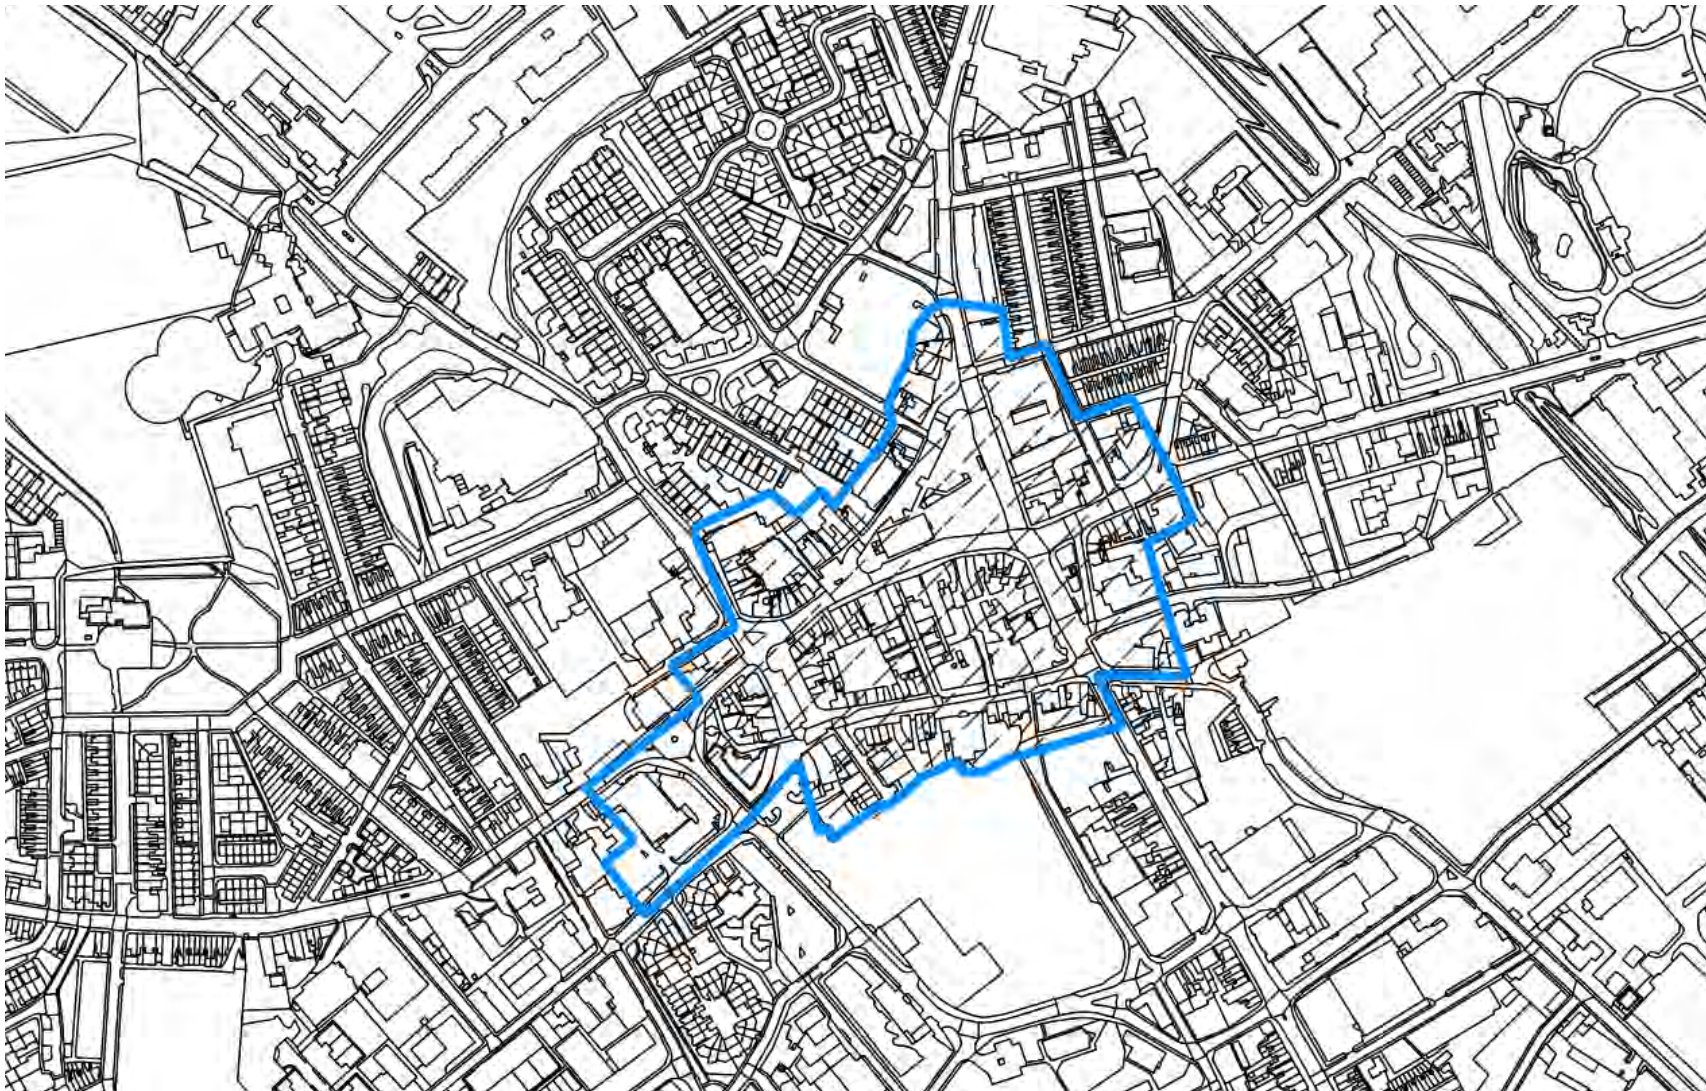

Appendix 9: Recommended Centre Boundaries

Clients
Stoke-on-Trent City
Council and Newcastle-
under-Lyme Borough
Council
Project
**Stoke-on-Trent and
Newcastle-under-Lyme
Retail Study**
Description
Recommended Centre
Boundary

 Recommended Centre
Boundary

 Recommended PSA
Boundary (where
applicable)

Burslem

Clients
Stoke-on-Trent City
Council and Newcastle-
under-Lyme Borough
Council
Project
**Stoke-on-Trent and
Newcastle-under-Lyme
Retail Study**
Description
Recommended Centre
Boundary

 Recommended Centre
Boundary

 Recommended PSA
Boundary (where
applicable)

Fenton

Clients
Stoke-on-Trent City Council
and Newcastle-under-Lyme
Borough Council
Project
**Stoke-on-Trent and Newcastle-
under-Lyme Retail Study**
Description
Recommended Centre
Boundary

Map data ©2018 OS

 Recommended Centre
Boundary

 Recommended PSA
Boundary (where
applicable)

Hanley

Clients
Stoke-on-Trent City
Council and Newcastle-
under-Lyme Borough
Council
Project
**Stoke-on-Trent and
Newcastle-under-Lyme
Retail Study**
Description
Recommended Centre
Boundary