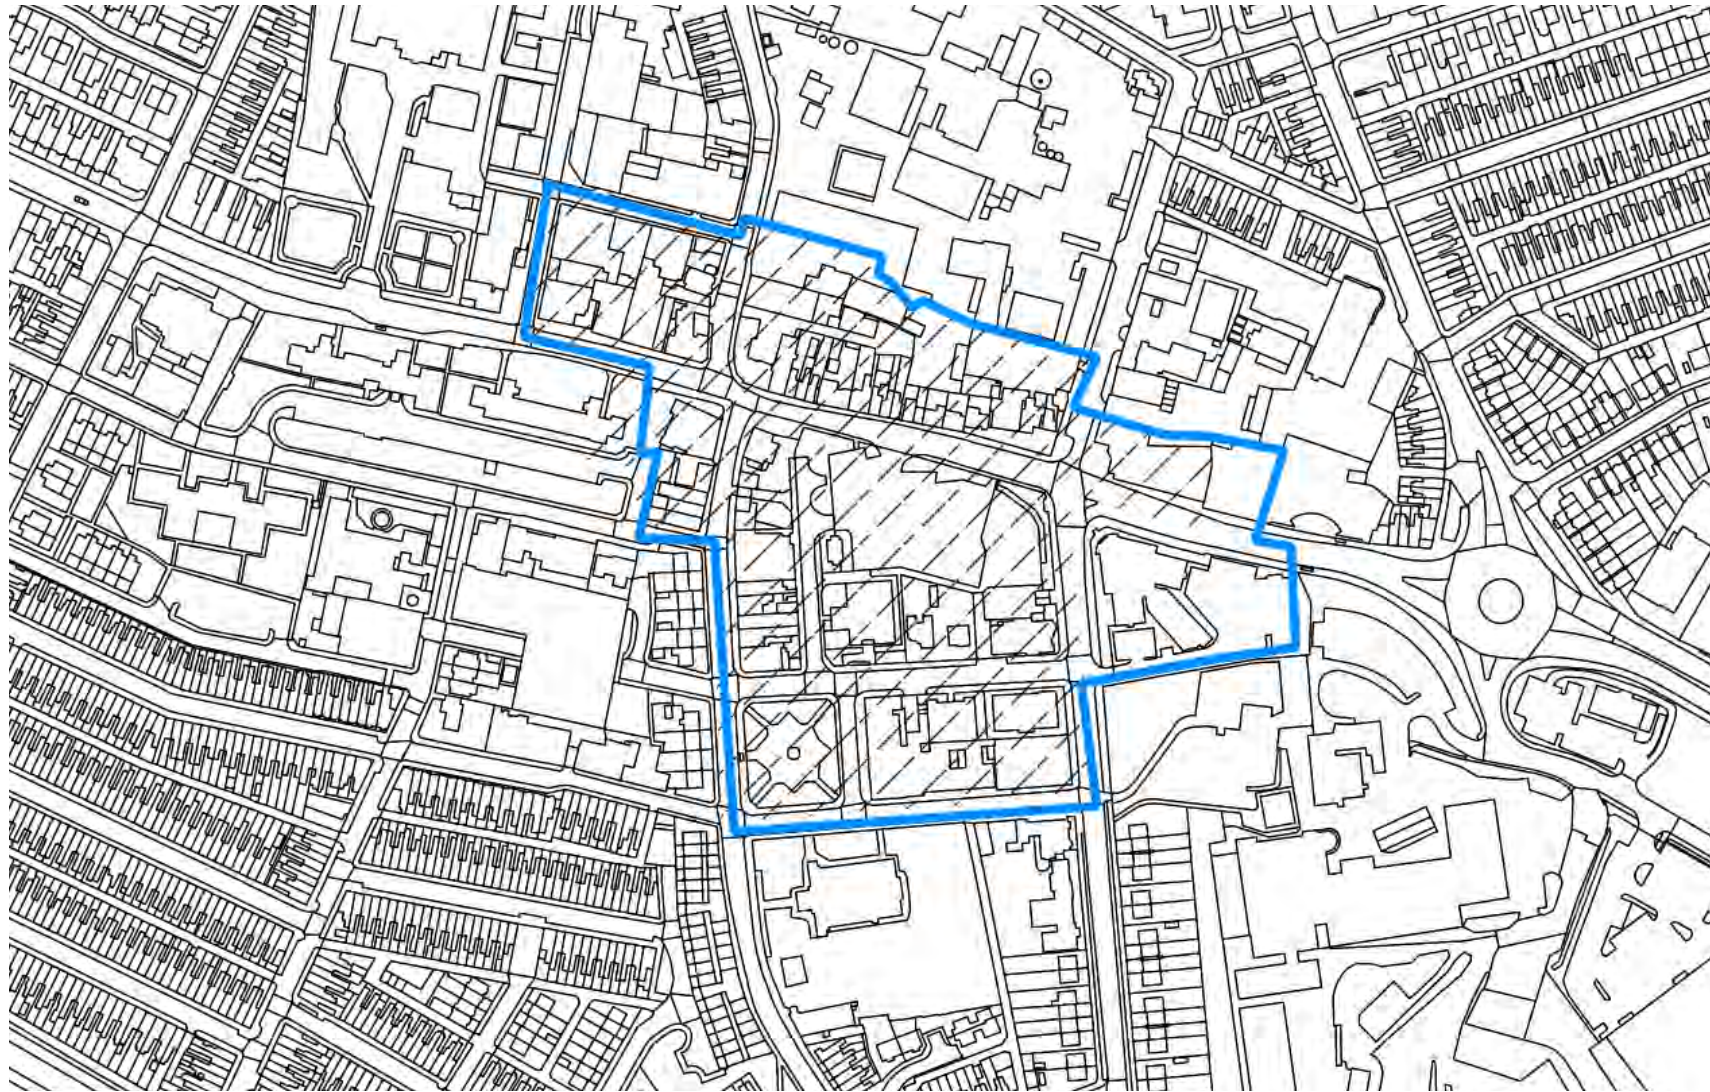

Appendix 9: Recommended Centre Boundaries

Clients
Stoke-on-Trent City
Council and Newcastle-
under-Lyme Borough
Council
Project
**Stoke-on-Trent and
Newcastle-under-Lyme
Retail Study**
Description
Recommended Centre
Boundary

 Recommended Centre
Boundary

 Recommended PSA
Boundary (where
applicable)

Burslem

Clients
Stoke-on-Trent City
Council and Newcastle-
under-Lyme Borough
Council
Project
**Stoke-on-Trent and
Newcastle-under-Lyme
Retail Study**
Description
Recommended Centre
Boundary

 Recommended Centre
Boundary

 Recommended PSA
Boundary (where
applicable)

Fenton

Clients
Stoke-on-Trent City Council
and Newcastle-under-Lyme
Borough Council
Project
**Stoke-on-Trent and Newcastle-
under-Lyme Retail Study**
Description
Recommended Centre
Boundary

Map data ©2018 OS

 Recommended Centre
Boundary

 Recommended PSA
Boundary (where
applicable)

Hanley

Clients
Stoke-on-Trent City
Council and Newcastle-
under-Lyme Borough
Council
Project
**Stoke-on-Trent and
Newcastle-under-Lyme
Retail Study**
Description
Recommended Centre
Boundary