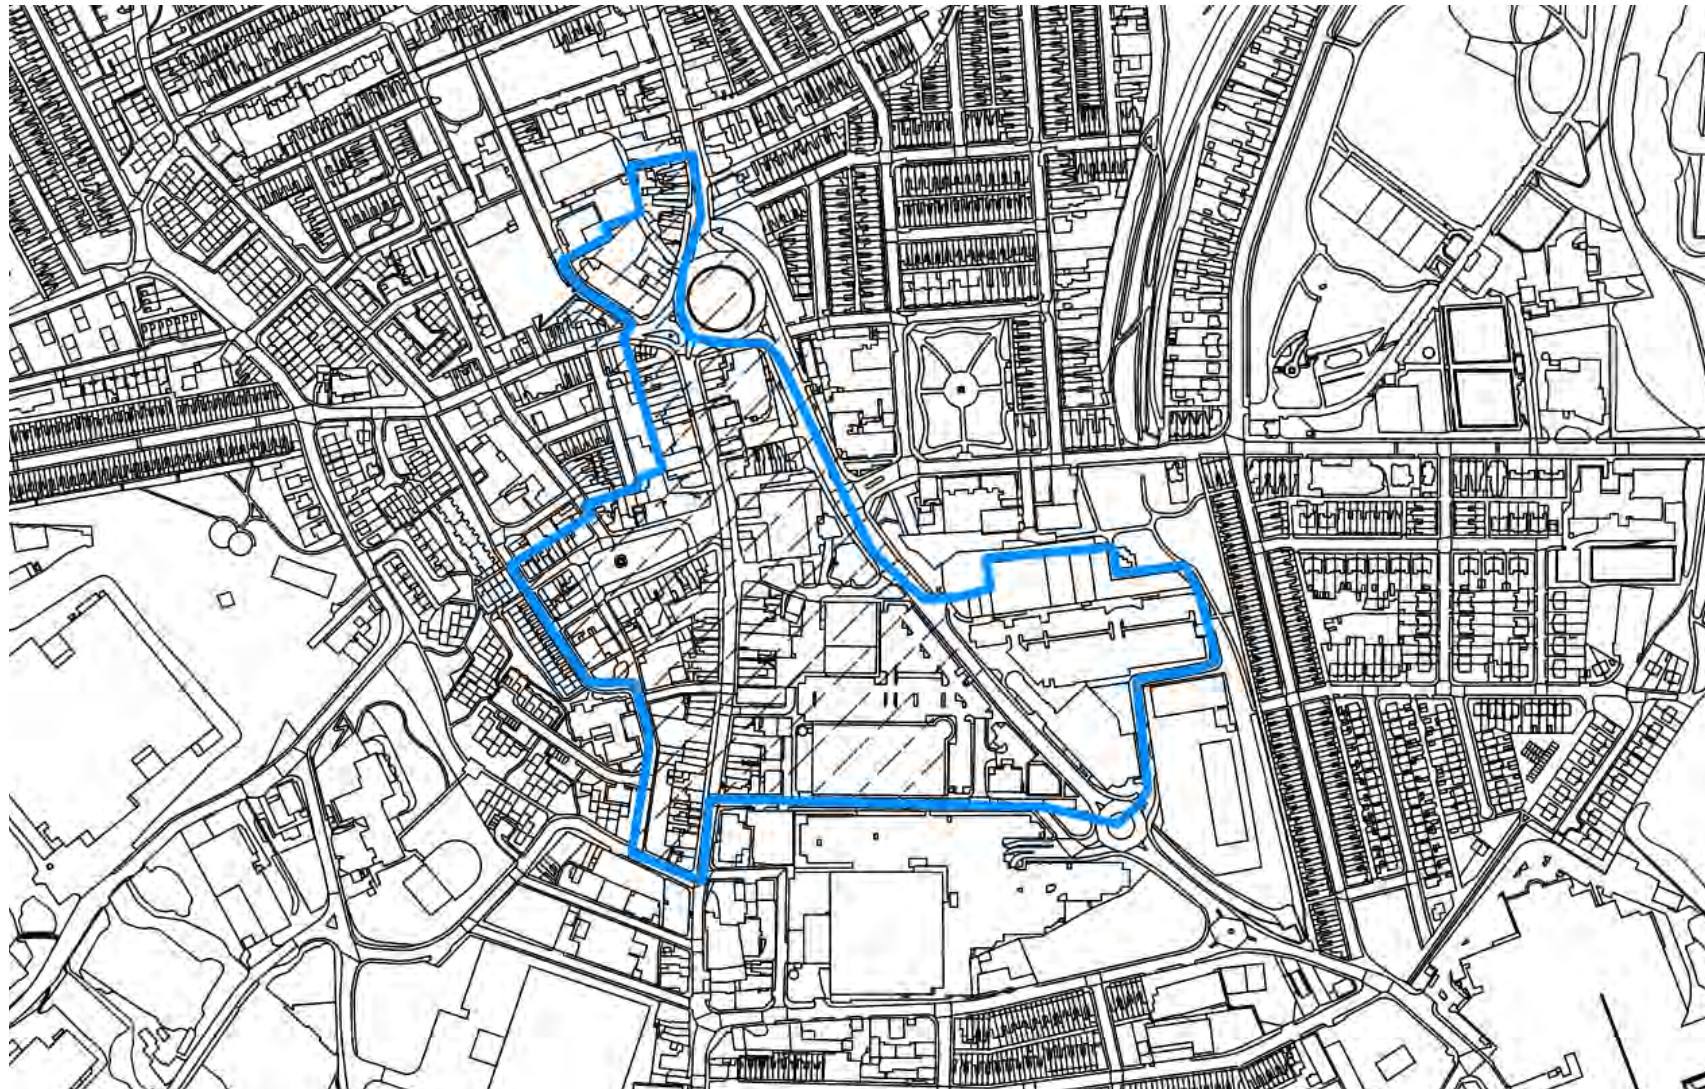

 Recommended Centre
Boundary

 Recommended PSA
Boundary (where
applicable)

Kidsgrove

Clients
Stoke-on-Trent City
Council and Newcastle-
under-Lyme Borough
Council
Project
**Stoke-on-Trent and
Newcastle-under-Lyme
Retail Study**
Description
Recommended Centre
Boundary

Map data ©2018 OS

 Recommended Centre
Boundary

 Recommended PSA
Boundary (where
applicable)

Newcastle-under-Lyme

Clients

Stoke-on-Trent City Council
and Newcastle-under-Lyme
Borough Council

Project

Stoke-on-Trent and Newcas-
tle-under-Lyme Retail Study

Description

Recommended Centre
Boundary

Map data ©2018 OS

Recommended Centre
Boundary

Recommended PSA
Boundary (where
applicable)

Clients
Stoke-on-Trent City
Council and Newcastle-
under-Lyme Borough
Council
Project
**Stoke-on-Trent and
Newcastle-under-Lyme
Retail Study**
Description
Recommended Centre
Boundary

 Recommended Centre
Boundary

 Recommended PSA
Boundary (where
applicable)

Tunstall