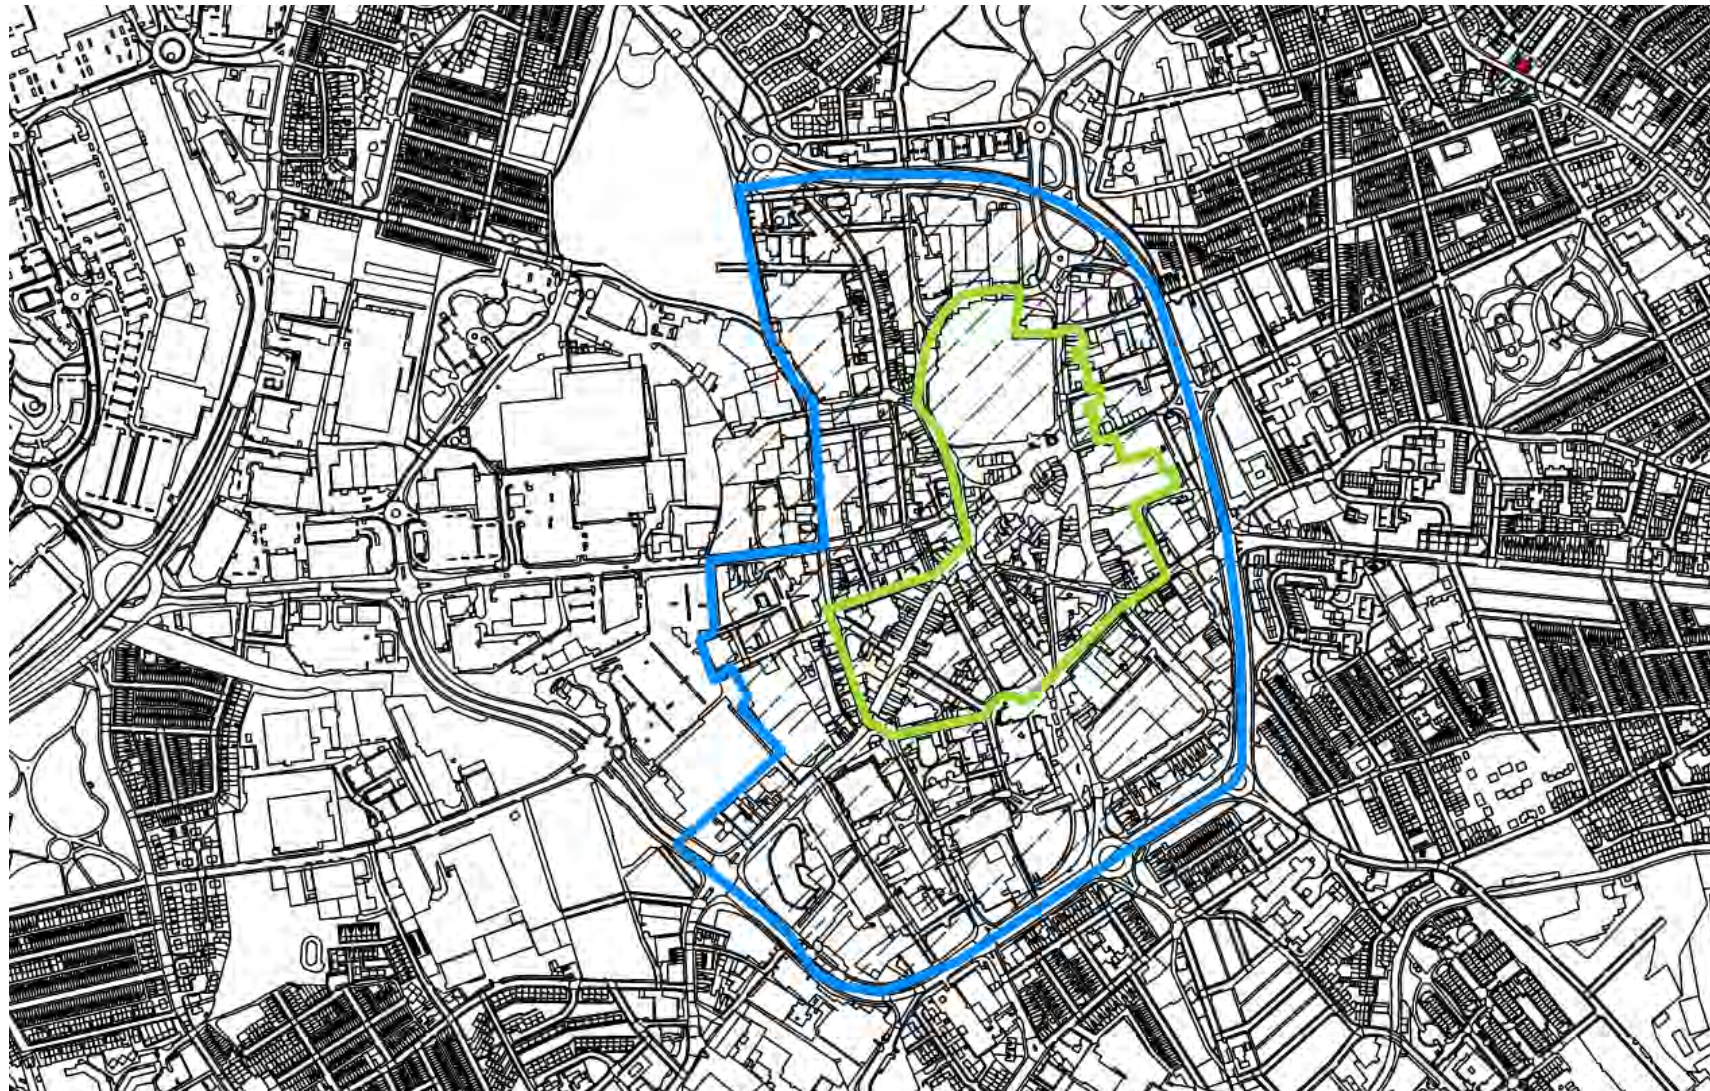

Appendix 9: Recommended Centre Boundaries

Clients
Stoke-on-Trent City
Council and Newcastle-
under-Lyme Borough
Council
Project
**Stoke-on-Trent and
Newcastle-under-Lyme
Retail Study**
Description
Recommended Centre
Boundary

 Recommended Centre
Boundary

 Recommended PSA
Boundary (where
applicable)

Burslem

Clients
Stoke-on-Trent City
Council and Newcastle-
under-Lyme Borough
Council
Project
**Stoke-on-Trent and
Newcastle-under-Lyme
Retail Study**
Description
Recommended Centre
Boundary

 Recommended Centre
Boundary

 Recommended PSA
Boundary (where
applicable)

Fenton

Clients
Stoke-on-Trent City Council
and Newcastle-under-Lyme
Borough Council
Project
**Stoke-on-Trent and Newcastle-
under-Lyme Retail Study**
Description
Recommended Centre
Boundary

Map data ©2018 OS

 Recommended Centre
Boundary

 Recommended PSA
Boundary (where
applicable)

Hanley

Clients
Stoke-on-Trent City
Council and Newcastle-
under-Lyme Borough
Council
Project
**Stoke-on-Trent and
Newcastle-under-Lyme
Retail Study**
Description
Recommended Centre
Boundary