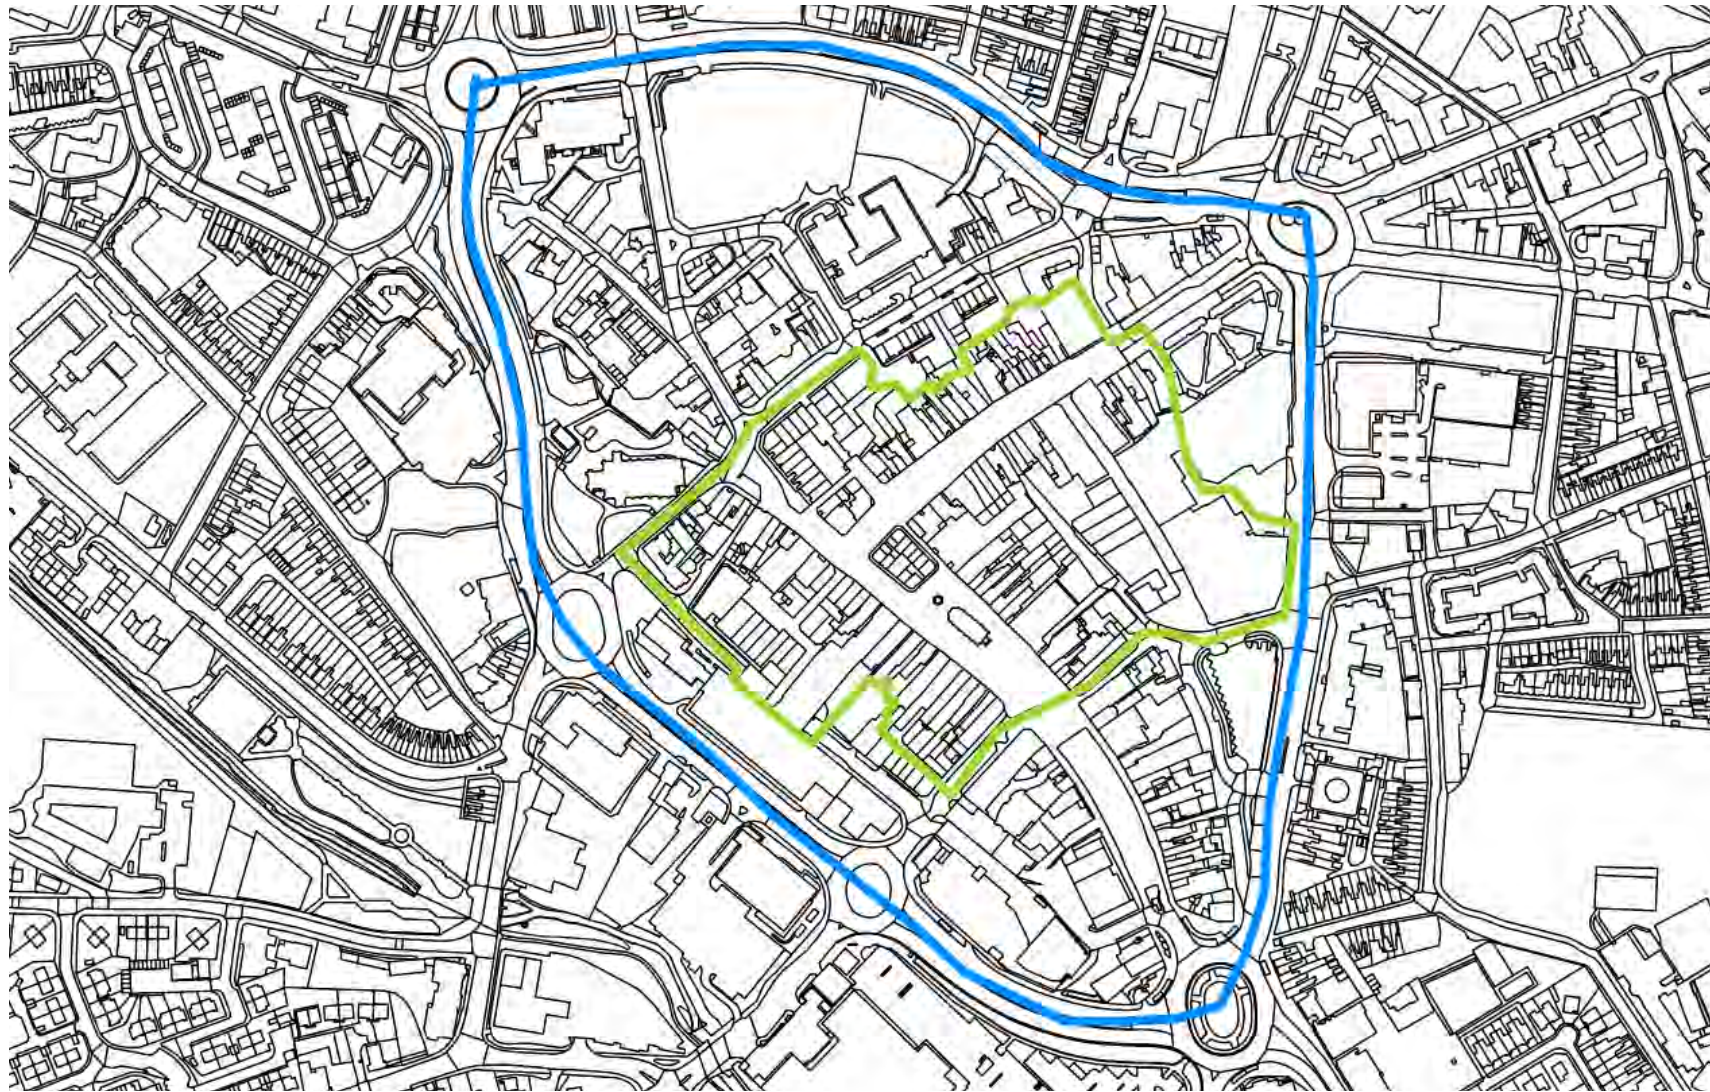

Map data ©2018 OS

 Recommended Centre
Boundary

 Recommended PSA
Boundary (where
applicable)

Hanley

Clients
Stoke-on-Trent City
Council and Newcastle-
under-Lyme Borough
Council
Project
**Stoke-on-Trent and
Newcastle-under-Lyme
Retail Study**
Description
Recommended Centre
Boundary

 Recommended Centre
Boundary

 Recommended PSA
Boundary (where
applicable)

Kidsgrove

Clients
Stoke-on-Trent City
Council and Newcastle-
under-Lyme Borough
Council
Project
**Stoke-on-Trent and
Newcastle-under-Lyme
Retail Study**
Description
Recommended Centre
Boundary

 Recommended Centre
Boundary

 Recommended PSA
Boundary (where
applicable)

Longton

Clients
Stoke-on-Trent City Council
and Newcastle-under-Lyme
Borough Council

Project
Stoke-on-Trent and Newcas-
tle-under-Lyme Retail Study

Description
Recommended Centre
Boundary

Map data ©2018 OS

 Recommended Centre
Boundary

 Recommended PSA
Boundary (where
applicable)

Meir

Clients
Stoke-on-Trent City Council
and Newcastle-under-Lyme
Borough Council
Project
**Stoke-on-Trent and Newcastle-
under-Lyme Retail Study**
Description
Recommended Centre
Boundary