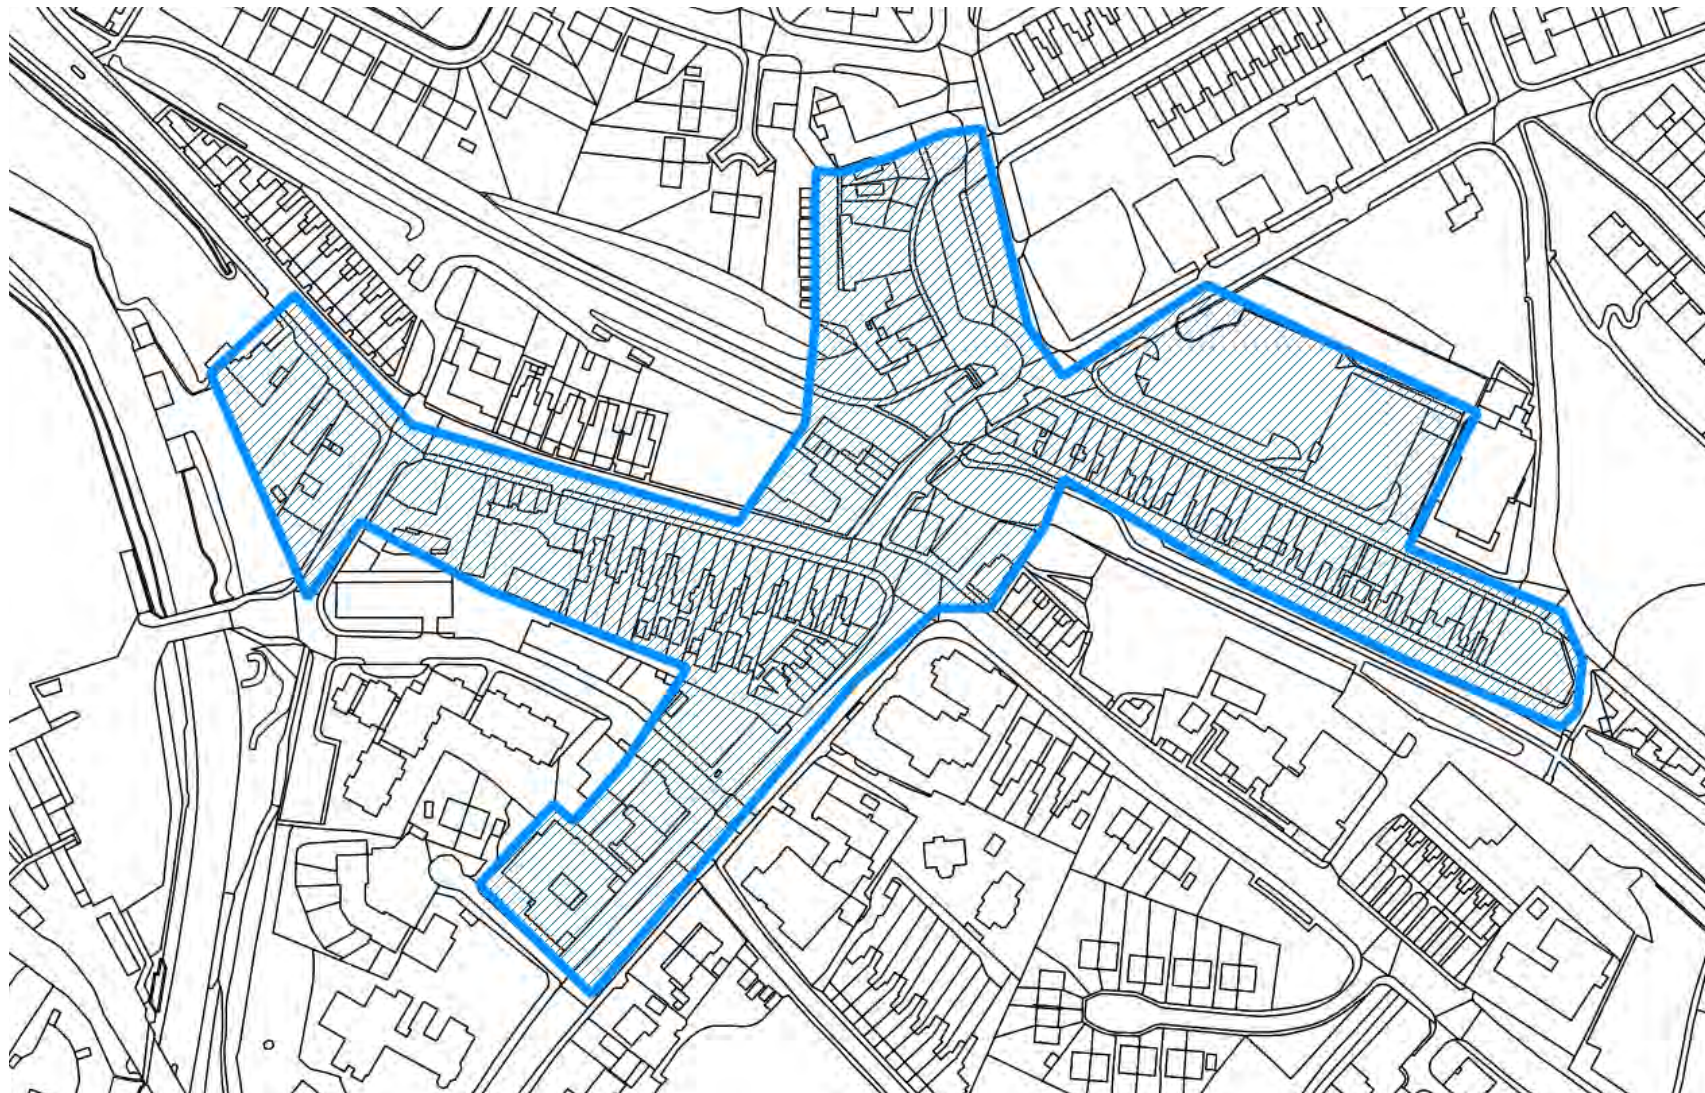

 Recommended Centre
Boundary

 Recommended PSA
Boundary (where
applicable)

Fenton

Clients
Stoke-on-Trent City Council
and Newcastle-under-Lyme
Borough Council
Project
**Stoke-on-Trent and Newcastle-
under-Lyme Retail Study**
Description
Recommended Centre
Boundary

Map data ©2018 OS

 Recommended Centre
Boundary

 Recommended PSA
Boundary (where
applicable)

Hanley

Clients
Stoke-on-Trent City
Council and Newcastle-
under-Lyme Borough
Council
Project
**Stoke-on-Trent and
Newcastle-under-Lyme
Retail Study**
Description
Recommended Centre
Boundary

 Recommended Centre
Boundary

 Recommended PSA
Boundary (where
applicable)

Kidsgrove

Clients
Stoke-on-Trent City
Council and Newcastle-
under-Lyme Borough
Council
Project
**Stoke-on-Trent and
Newcastle-under-Lyme
Retail Study**
Description
Recommended Centre
Boundary

 Recommended Centre
Boundary

 Recommended PSA
Boundary (where
applicable)

Longton

Clients
Stoke-on-Trent City Council
and Newcastle-under-Lyme
Borough Council

Project
Stoke-on-Trent and Newcas-
tle-under-Lyme Retail Study