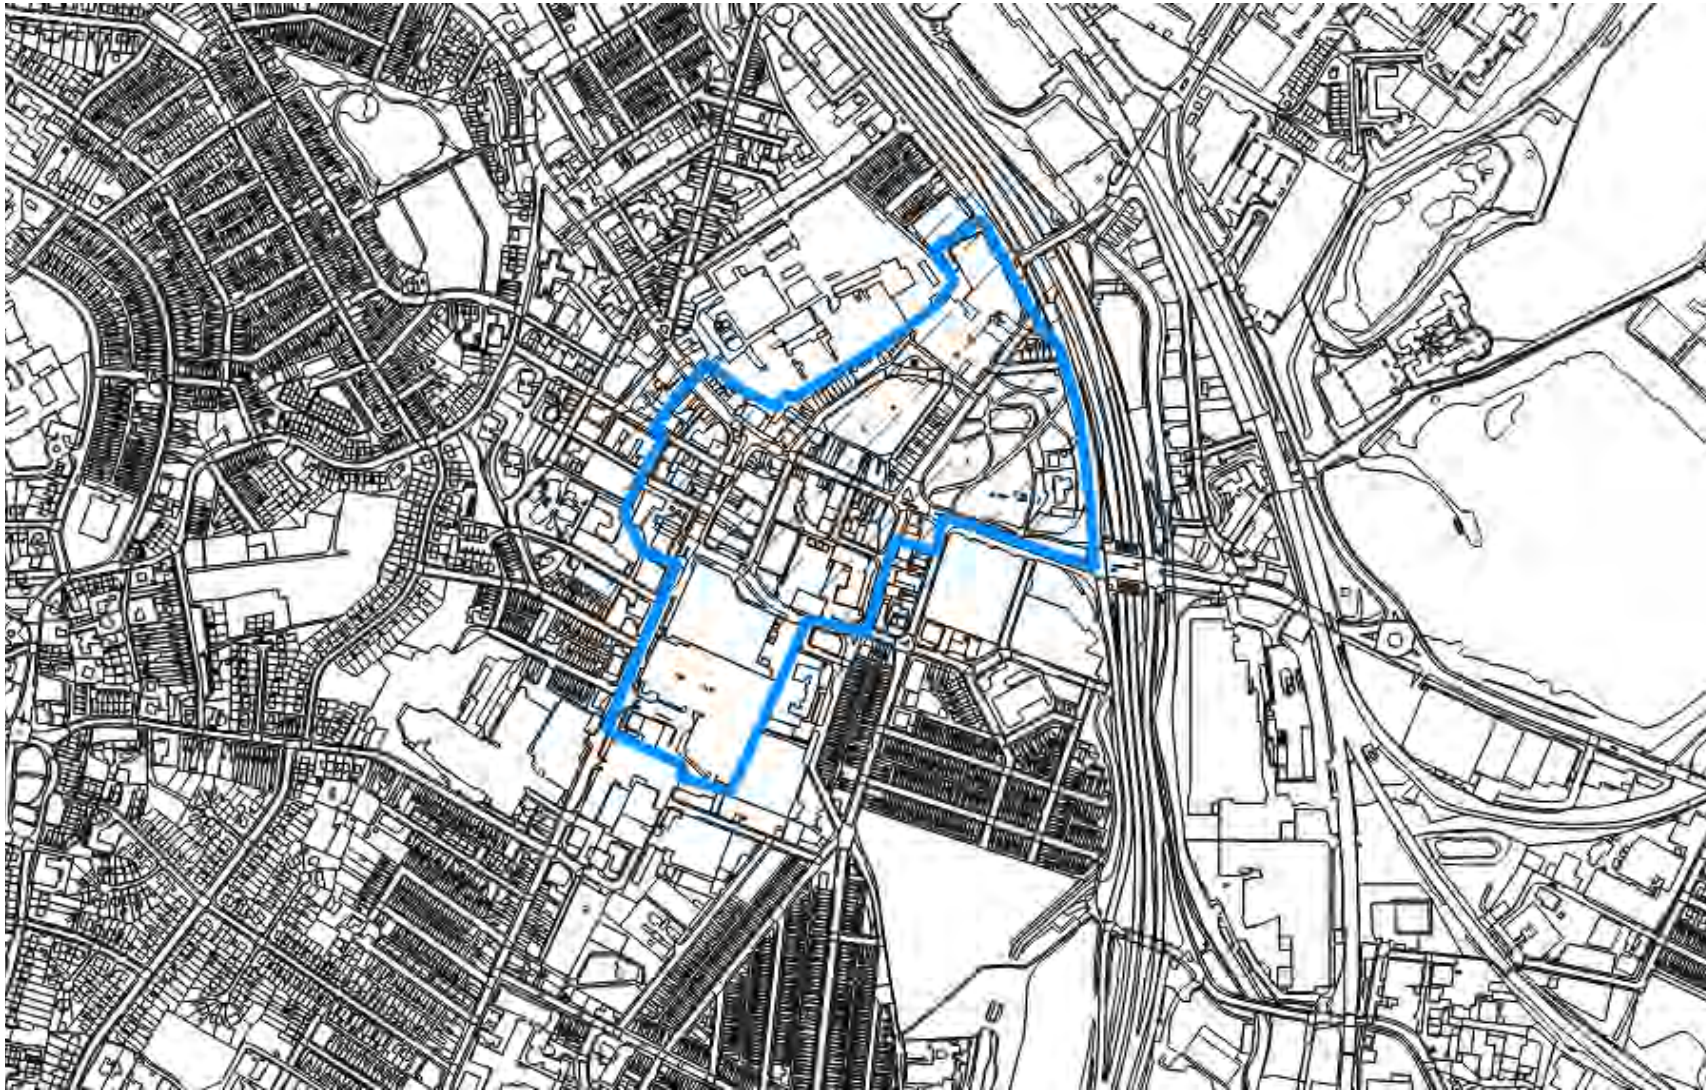

 Recommended Centre
Boundary

 Recommended PSA
Boundary (where
applicable)

Kidsgrove

Clients
Stoke-on-Trent City
Council and Newcastle-
under-Lyme Borough
Council
Project
**Stoke-on-Trent and
Newcastle-under-Lyme
Retail Study**
Description
Recommended Centre
Boundary

Description
Recommended Centre
Boundary

Map data ©2018 OS

 Recommended Centre
Boundary

 Recommended PSA
Boundary (where
applicable)

Meir

Clients
Stoke-on-Trent City Council
and Newcastle-under-Lyme
Borough Council
Project
**Stoke-on-Trent and Newcastle-
under-Lyme Retail Study**
Description
Recommended Centre
Boundary

Map data ©2018 OS

 Recommended Centre
Boundary

 Recommended PSA
Boundary (where
applicable)

Newcastle-under-Lyme

Clients

Stoke-on-Trent City Council
and Newcastle-under-Lyme
Borough Council

Project

Stoke-on-Trent and Newcas-
tle-under-Lyme Retail Study

Description

Recommended Centre
Boundary

Map data ©2018 OS

Recommended Centre
Boundary

Recommended PSA
Boundary (where
applicable)

Clients
Stoke-on-Trent City
Council and Newcastle-
under-Lyme Borough
Council
Project
**Stoke-on-Trent and
Newcastle-under-Lyme
Retail Study**
Description
Recommended Centre
Boundary