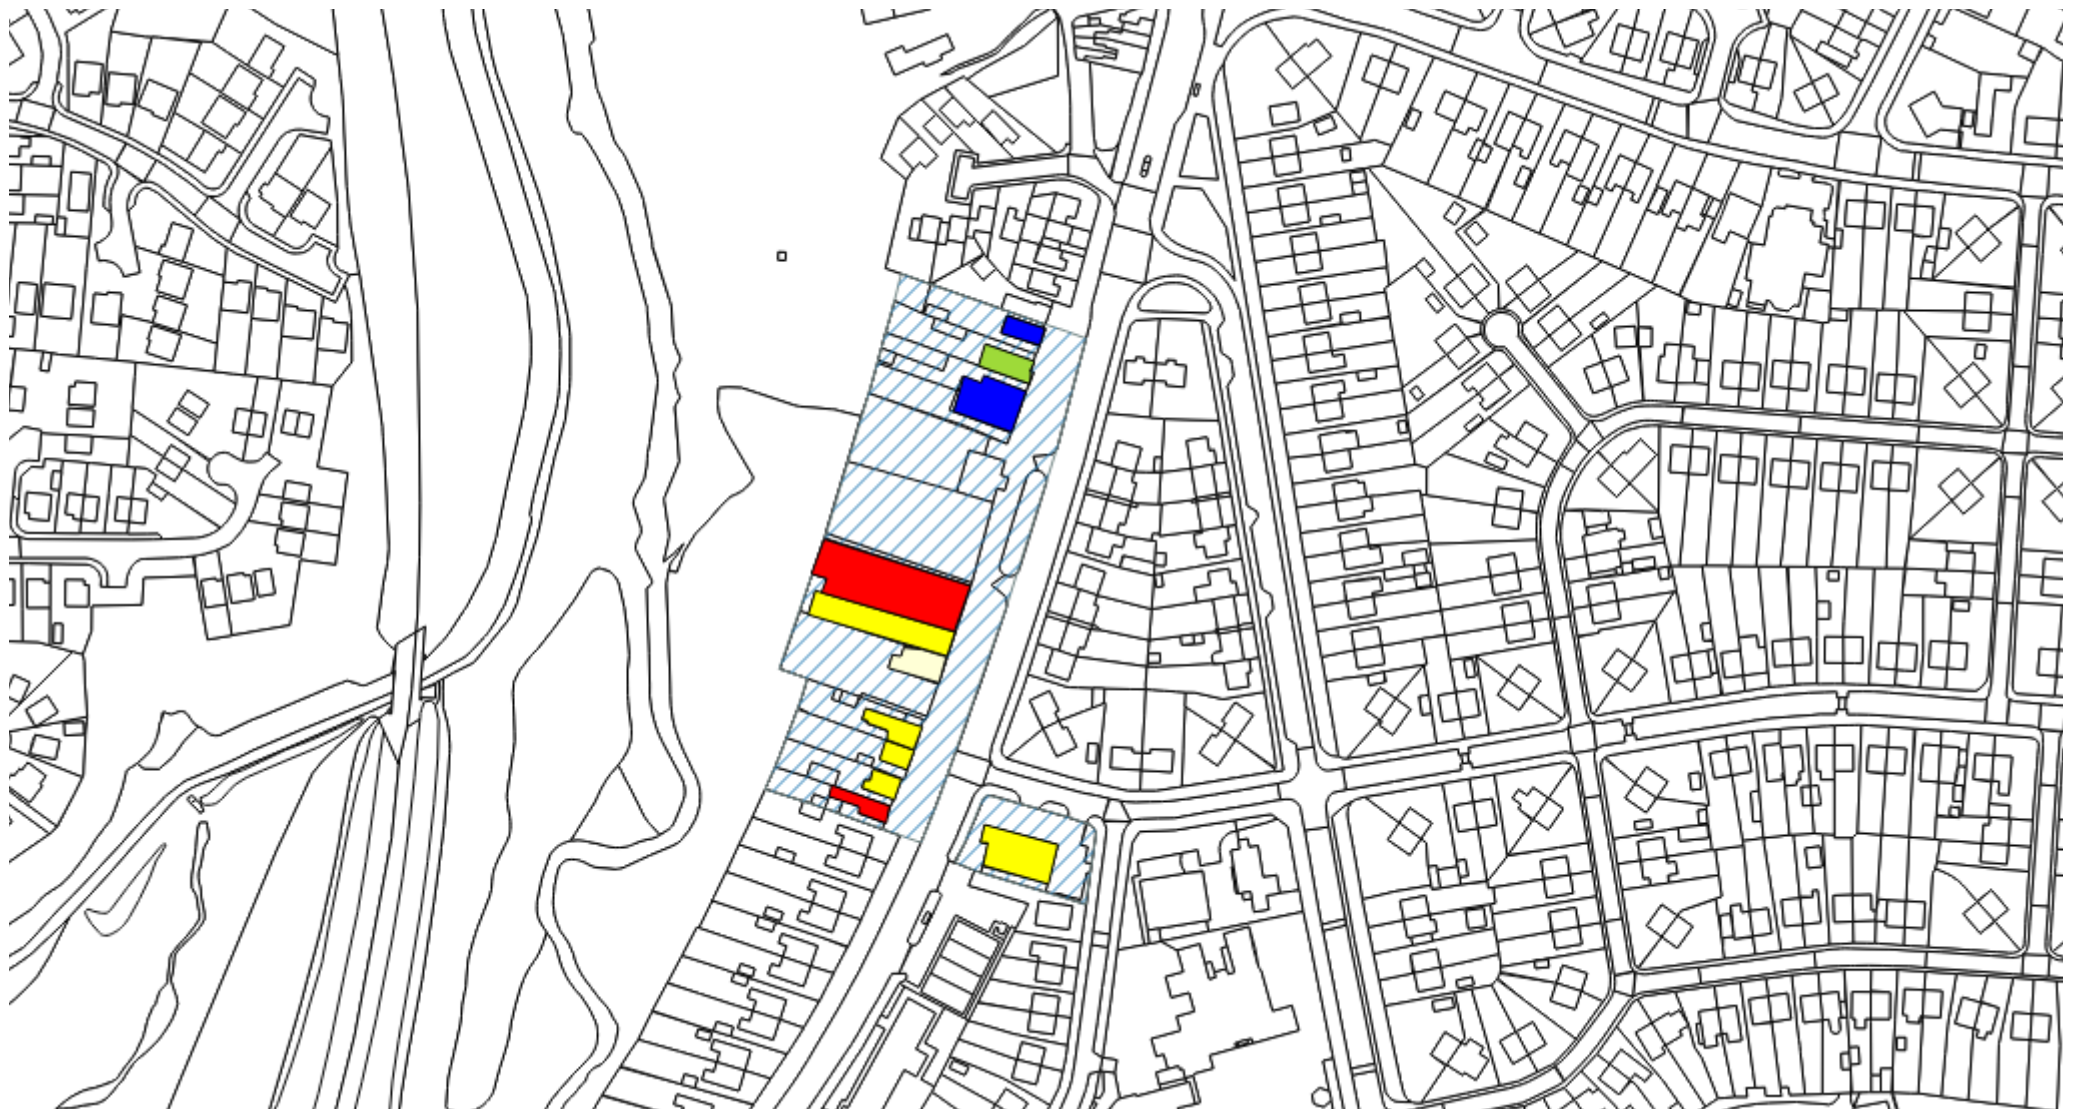

Abbey Hulton, Leek Road

Proposed Local Centre

Stoke-on-Trent

NEXUS
PLANNING

Clients
Stoke-on-Trent City Council and
Newcastle-under-Lyme Borough
Council
Project
Stoke-on-Trent and Newcastle-
under-Lyme Retail Study
Date
July 2019

- Comparison
- Convenience
- Financial & Business Services
- Leisure Service
- Miscellaneous
- Retail Service
- Vacant