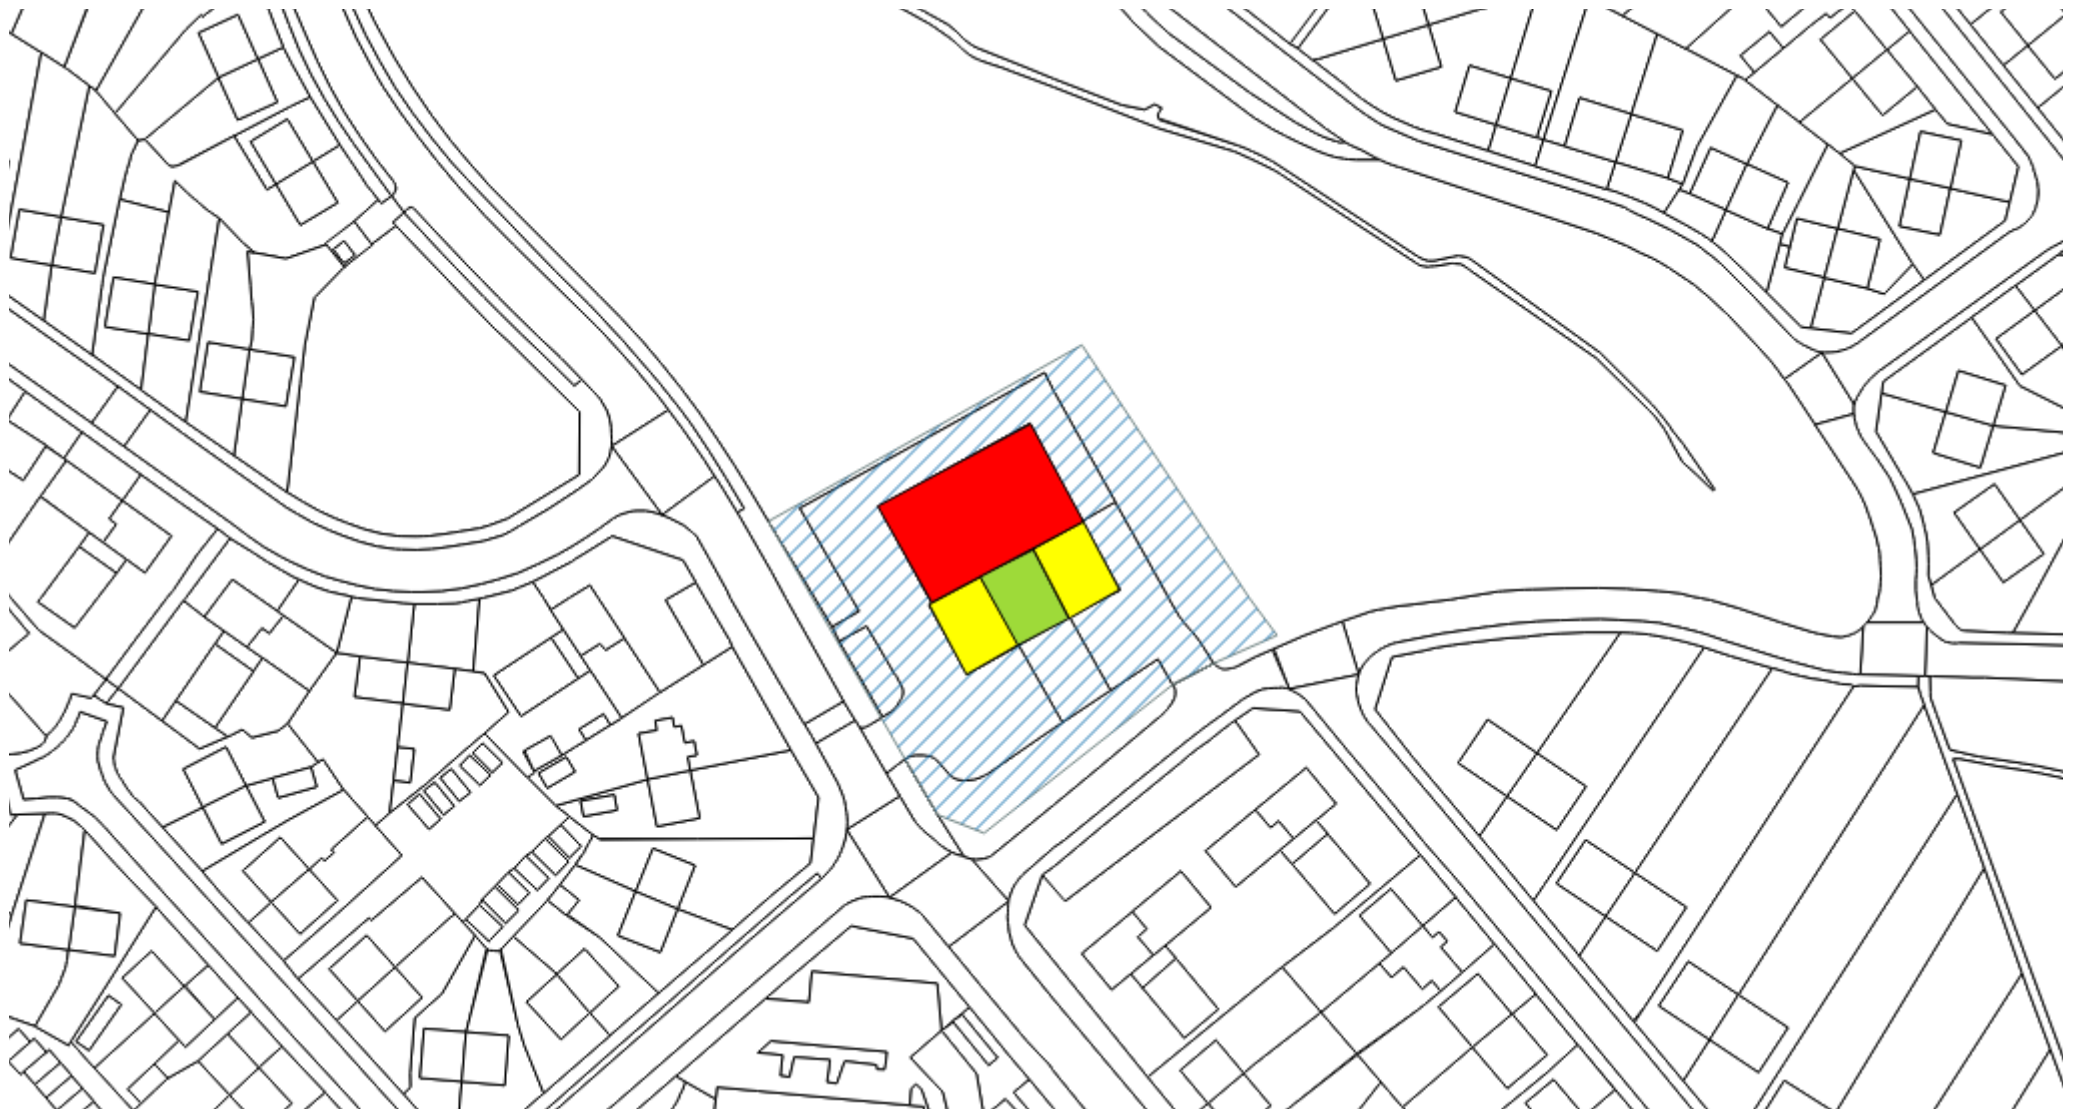

Clients
Stoke-on-Trent City Council and
Newcastle-under-Lyme Borough
Council
Project
Stoke-on-Trent and Newcas-
tle-under-Lyme Retail Study
Date
July 2019

- Comparison
- Convenience
- Financial & Business Services
- Leisure Service
- Miscellaneous
- Retail Service
- Vacant

Bentilee, Ford Hayes Lane Proposed Neighbourhood Centre Stoke-on-Trent