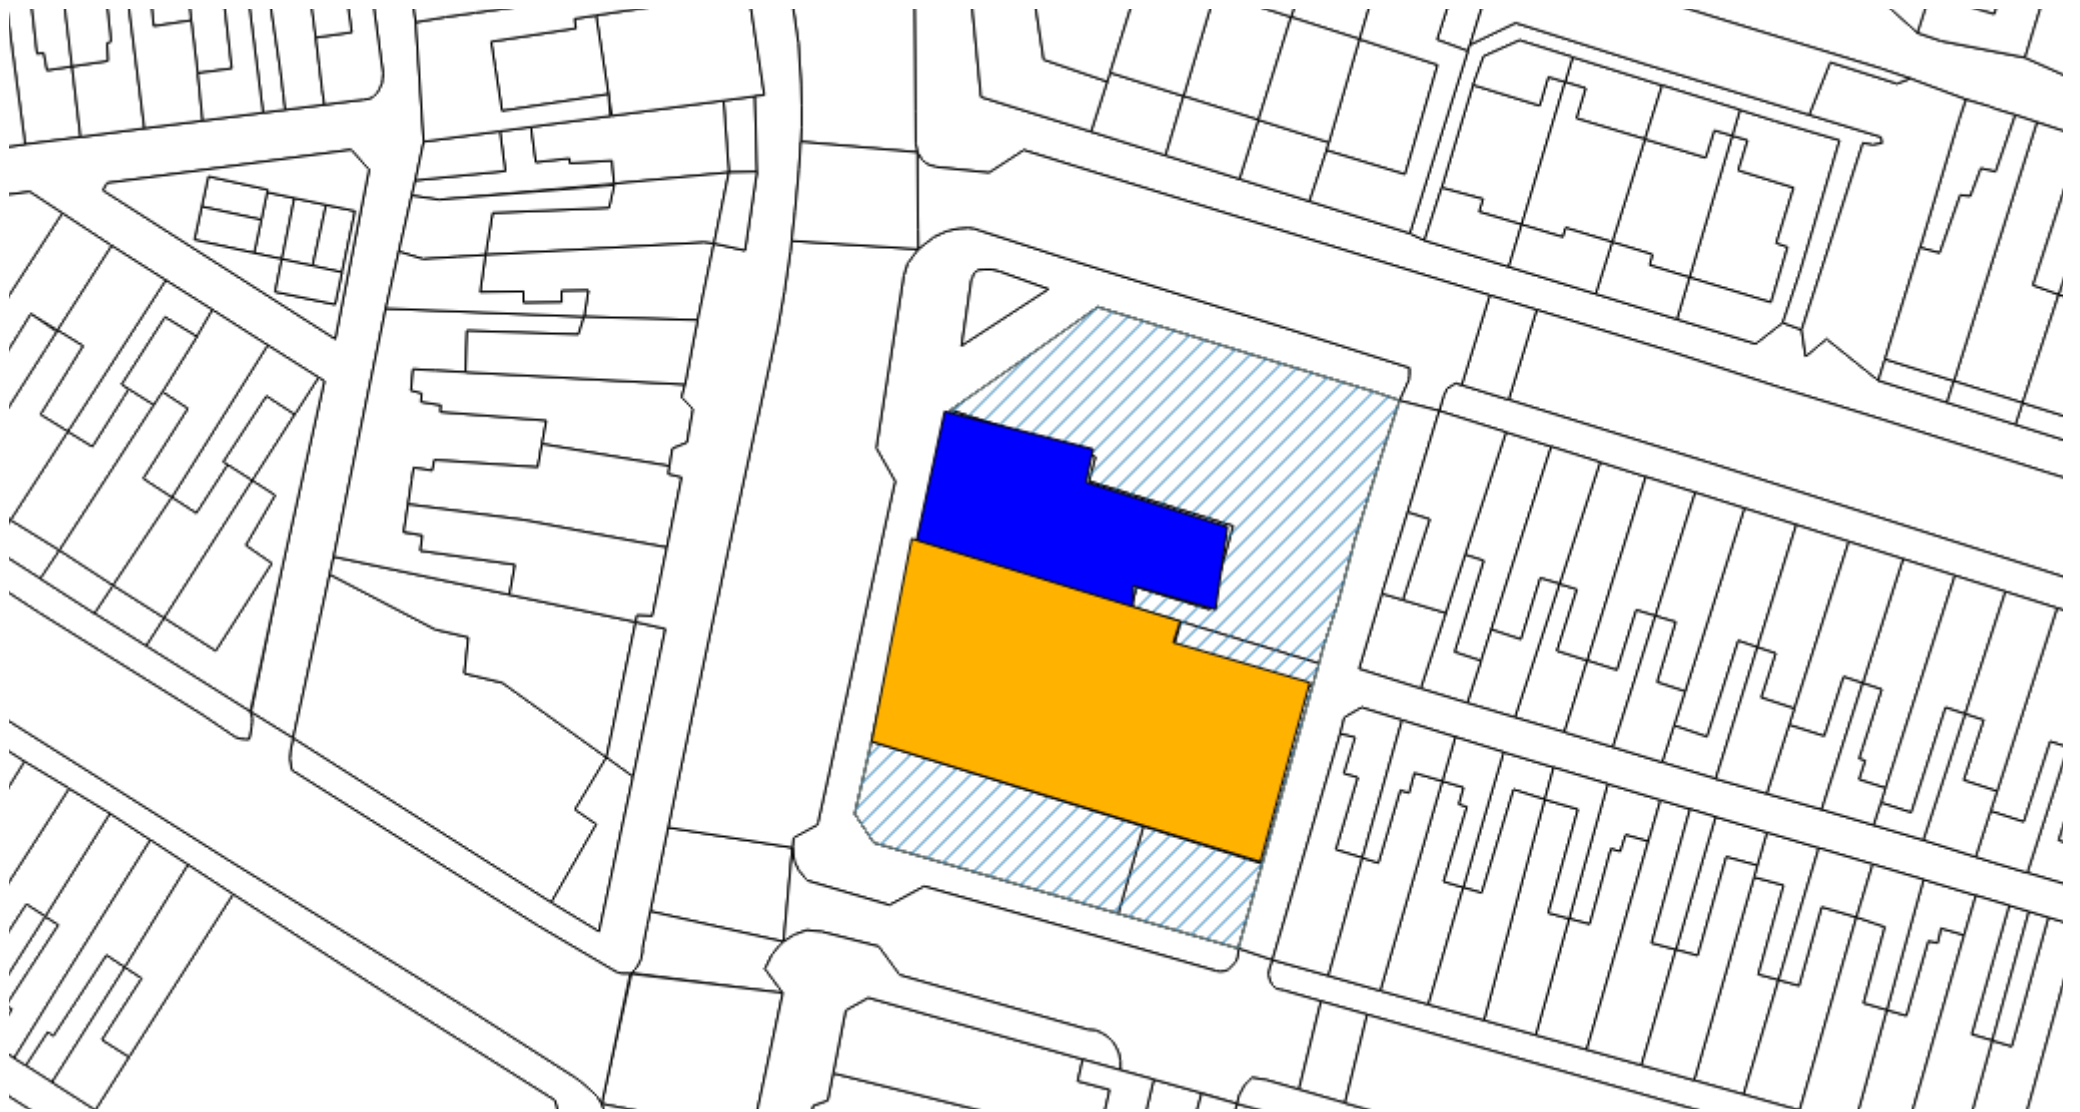

Shelton, Stoke Road

Proposed Neighbourhood Centre

Stoke-on-Trent

NEXUS
PLANNING

Clients
Stoke-on-Trent City Council and
Newcastle-under-Lyme Borough
Council
Project
Stoke-on-Trent and Newcas-
tle-under-Lyme Retail Study
Date
July 2019

- Comparison
- Convenience
- Financial & Business Services
- Leisure Service
- Miscellaneous
- Retail Service
- Vacant