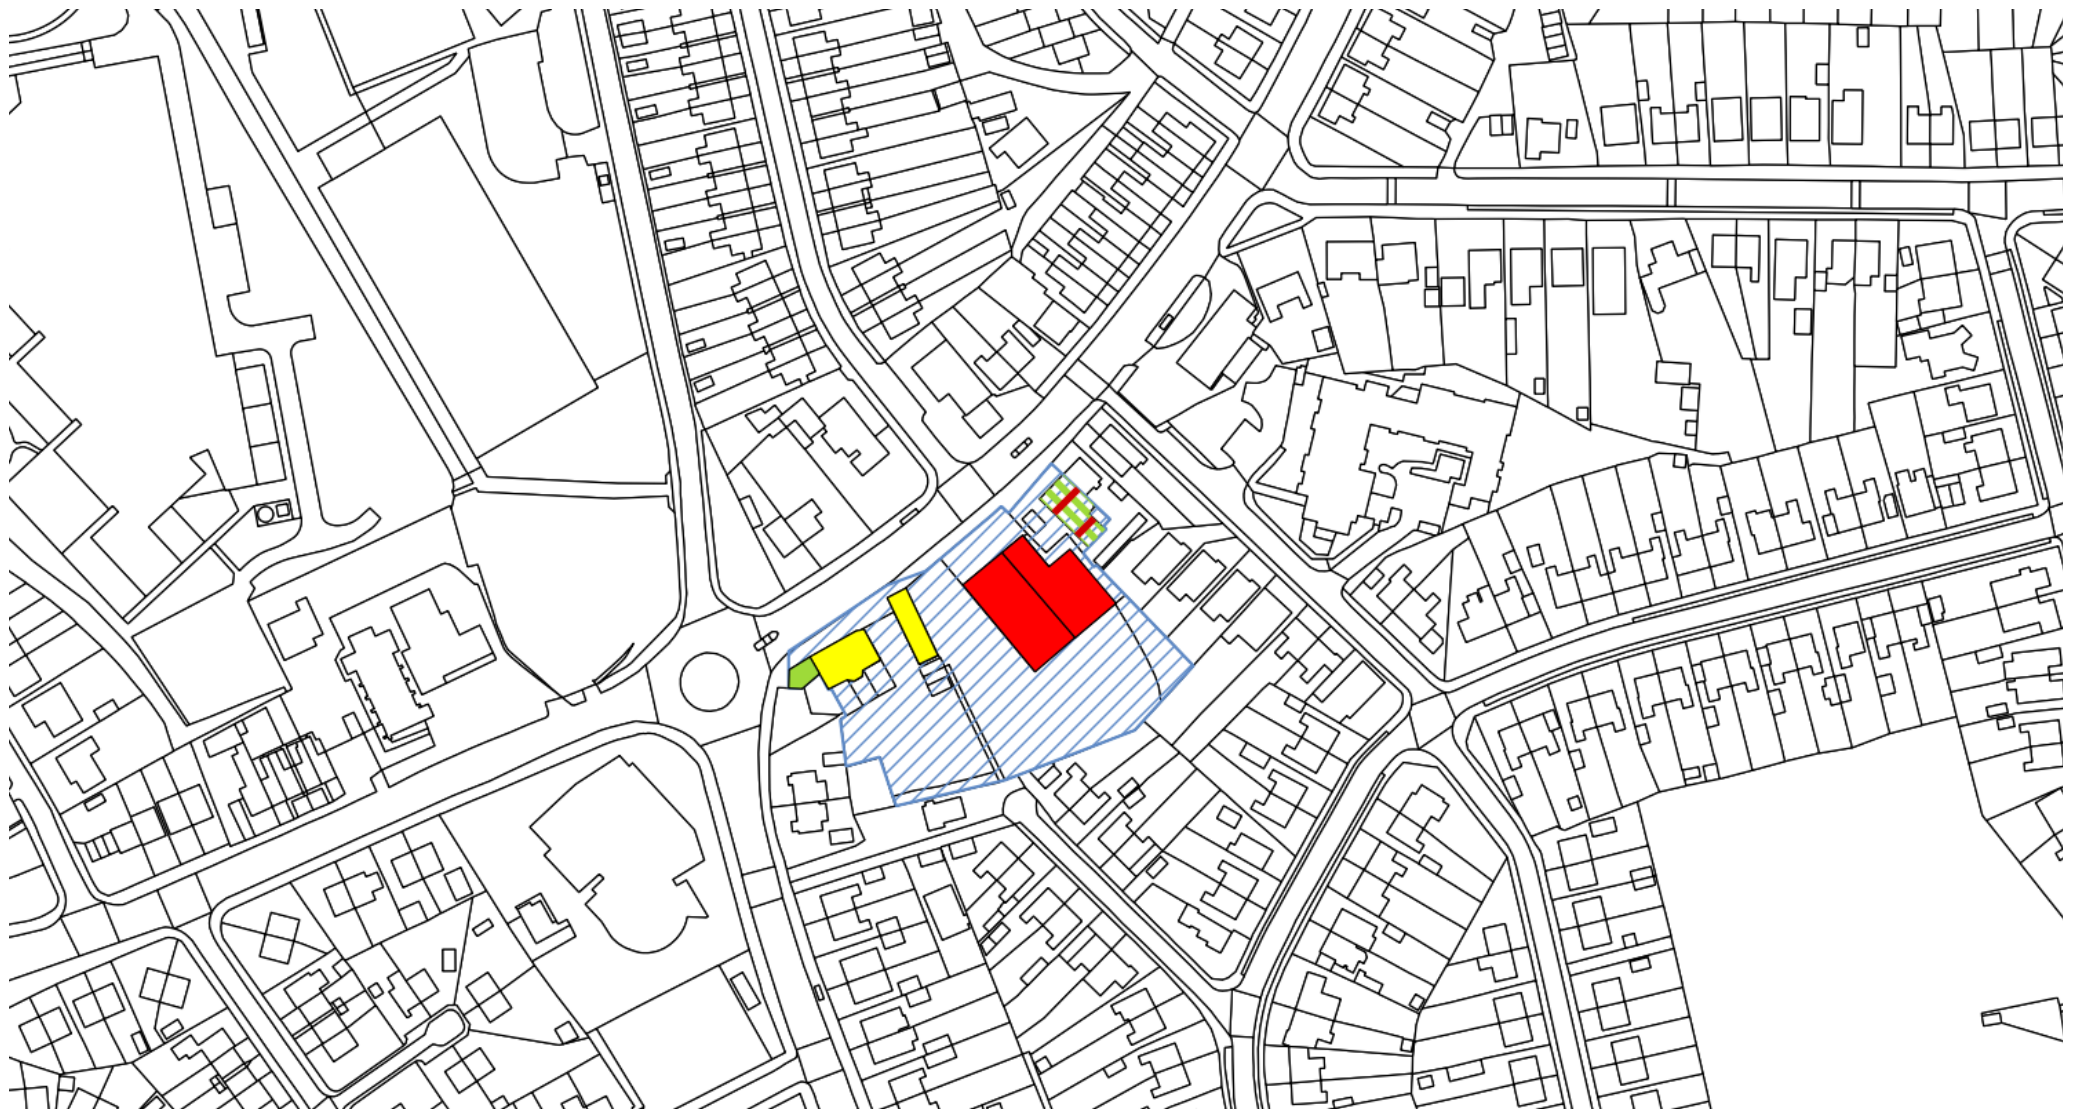

Great Chell, Biddulph Road Proposed Neighbourhood Centre Stoke-on-Trent