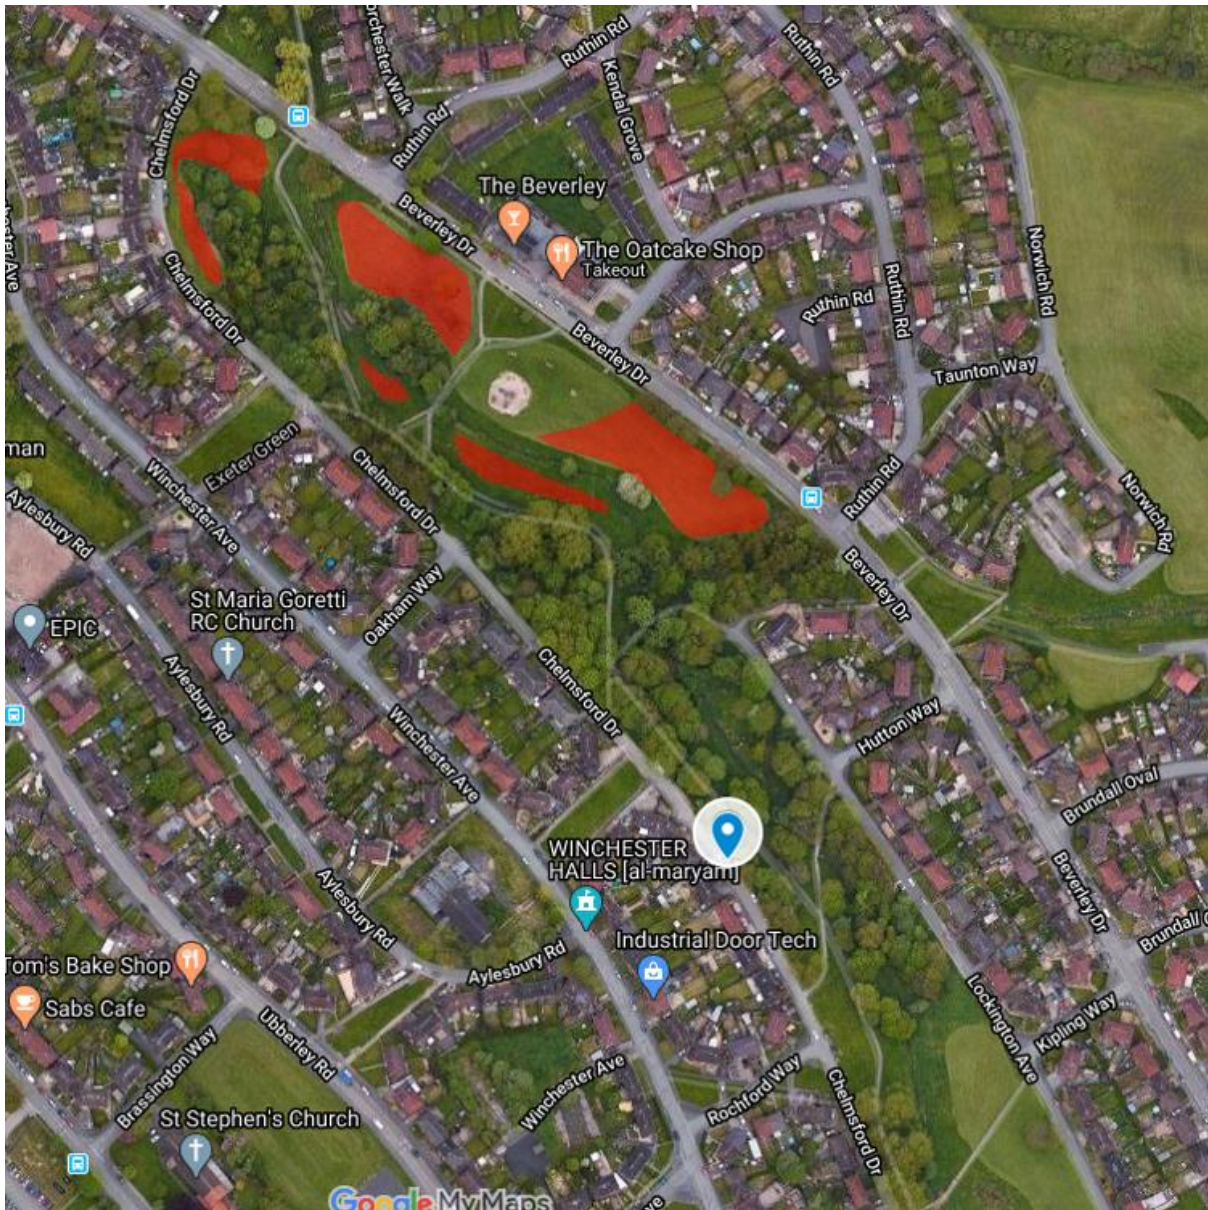

## Woodland Trust Proposed Planting 2020

Allendale walk – Blurton – Area proposed for planting (shaded red) - 1.68ha (NET)

**Sandy Road** – Goldenhill and Sandyford – Area proposed - 0.5ha

Gill Bank Road – Goldenhill – Area proposed - 1.61ha NET

Dalton Grove – Bentilee – Area proposed - 0.1ha

Frodingham Road – Bentilee – Area proposed (1) - 0.3ha

Frodingham Road – Bentilee – Area proposed (2) - 0.655ha

Goms Mill – Blurton East – Area proposed - 0.92ha

Chelmsford Drive – Bentilee – Area proposed (1) - 0.845ha

Chelmsford Drive – Bentilee – Area proposed (2) - 0.563ha

**John Roads Way - Bankey Fields – Goldenhill and Sandyford – Area proposed - 0.934Ha**